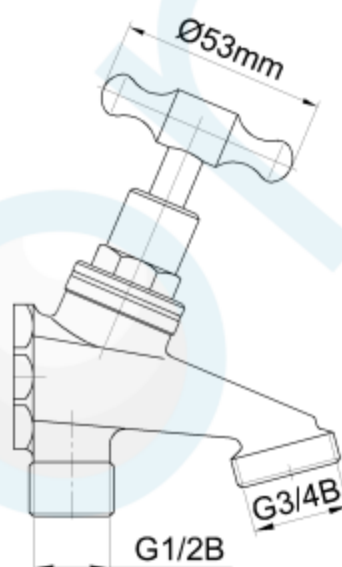

HOSE COCK 1/2" TH B/PLATE RB

CODE:60481

Brand Name: **elson**

### Product Specification & Features

- Maximum Working Temperature: 80°C
- Maximum Working Pressure: 1300 KPa
- Threads: Complies with AS 1722.2
- Material: DR Brass, Complies with AS 2345
- Suitable for Potable Water, Complies with AS/NZS 4020
- Flow Rate at pressure 250Kpa: 57.08L/Min
- Double O-ring Seal