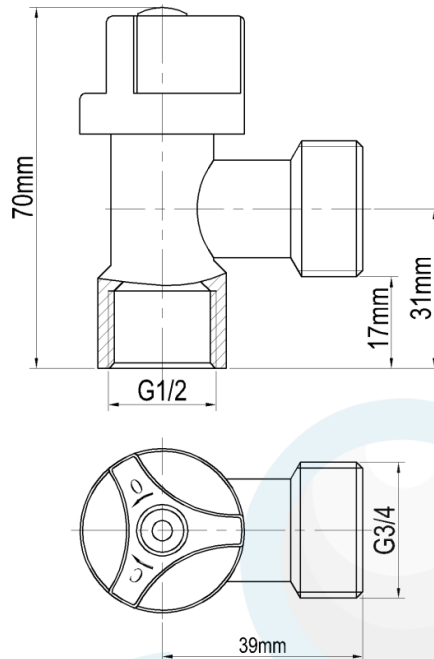

1/4 TURN WASHING MACHINE COCK WITH NON RETURN VALVE C/P

Product Code : 60822

Brand Name: **elson**

Product Specification

- Complies with AS/NZS 3718, Watermark Licence Number: WMKA 02498
- Material: DR Brass, Complies with AS 2345
- Threads: Complies with AS 1722.2
- End Connectors: Complies with AS 3688
- Suitable for Potable Water, Complies with AS/NZS 4020
- Maximum Working Temperature: 80°C
- Maximum Working Pressure: 1300 KPa
- Flow Rate at pressure 250Kpa: 21.5L/Min

Additional Feature

- Double O-ring Seal
- Open / Close at 90°
- Ball Closure
- Integrated Check Valve

Elson Australasia Pty Ltd

Tel: 02 9625 7899 Fax: 02 9625 7855

Website: www.elson.net.au E-mail: sales@elson.net.au