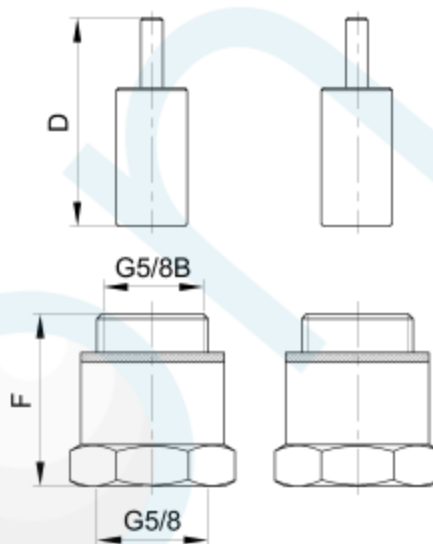

**SBA ADAPTOR & EXTENDER BRASS**

Brand Name: **elson**

| CODE  | DESCRIPTION                              | D (mm) | F (mm) |
|-------|--|--------|--------|
| 60874 | SBA ADAPTOR & EXTENDER BRASS 15mm (PAIR) | 33     | 26     |
| 60876 | SBA ADAPTOR & EXTENDER BRASS 25mm (PAIR) | 43     | 36     |

**Product Specification & Features**

- Threads: Complies with AS 1722.2
- Material: DR Brass

Elson Australasia Pty Ltd

Tel: 02 9625 7899 Fax: 02 9625 7855

Website: [www.elson.net.au](http://www.elson.net.au) E-mail: [sales@elson.net.au](mailto:sales@elson.net.au)