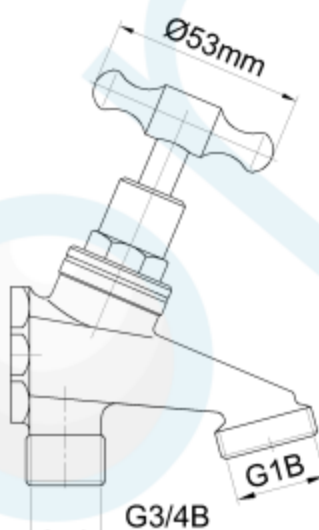

HOSE COCK 3/4" TH B/PLATE RB

CODE:60902

Brand Name: elson

Product Specification & Features

- Maximum Working Temperature: 80°C
- Maximum Working Pressure: 1300 KPa
- Threads: Complies with AS 1722.2
- Material: DR Brass, Complies with AS 2345
- Suitable for Potable Water, Complies with AS/NZS 4020
- Flow Rate at pressure 250Kpa: 73.63L/Min
- Double O-ring Seal