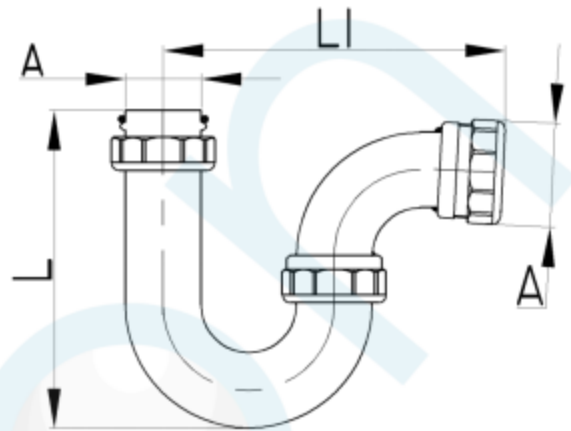

P TRAP COPPER CHROME EASY FIX

Brand Name: elson

CODE	DESCRIPTION	A	L (mm)	L1 (mm)
71752	P TRAP 40mm COPPER CHROME EASY FIX	DN40	160	165
71756	P TRAP 50mm COPPER CHROME EASY FIX	DN50	207	205

**Product Specification & Features**

- Maximum Working Temperature 80°C
- Material: Copper
- Threads : Complies with AS 1722.2

Standards & Approvals

Elson Australasia Pty Ltd

Tel: 02 9625 7899 Fax: 02 9625 7855

Website: www.elson.net.au E-mail: sales@elson.net.au