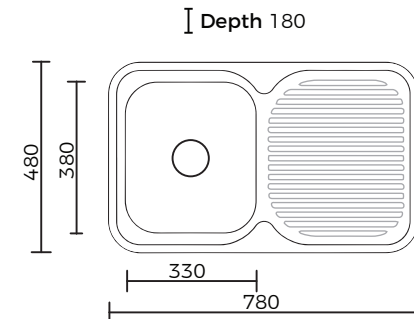

SPEC PACK KITCHEN COLLECTION

SPEC SHEET

CLASSIC STANDARD 780 NTH SINGLE BOWL & DRAINER

PRODUCT CODE:

72100

FEATURES:

- / 304 Stainless Steel Bowl
- / 22L Capacity
- / 90mm basket waste
- / Suitable for garbage disposal connection

OVERALL DIMENSIONS:

780 L x 480 W x 180mm D

PRODUCT VARIATIONS:

- 73100 | Classic Standard 780 1TH RH Single Bowl & Drainer
- 73101 | Classic Standard 780 1TH LH Single Bowl & Drainer

WARRANTY:

25 years

Disclaimer: All measurement are in millimetres and are solely for reference purposes. Colours have been reproduced with as much accuracy as possible. Any changes resulting from technical advance of design or colour may be made without prior notice. Tapware, accessories and appliances are for illustration purposes only. Further information on warranties is available at www.everhard.com.au