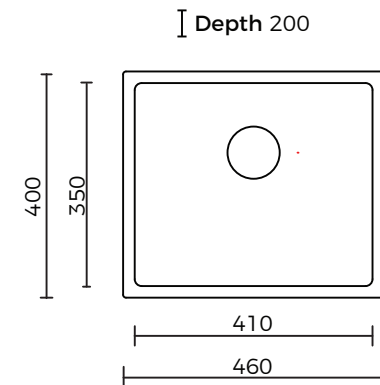

OVERALL DIMENSIONS:

460 L x 400 W x 200mm D

WARRANTY:

30 years

ADDITIONAL EXTRAS:

72158 - Draining Tray

Disclaimer: All measurement are in millimetres and are solely for reference purposes. Colours have been reproduced with as much accuracy as possible. Any changes resulting from technical advance of design or colour may be made without prior notice. Tapware, accessories and appliances are for illustration purposes only. Further information on warranties is available at www.everhard.com.au