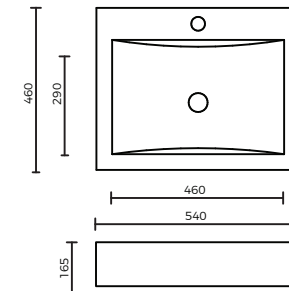

SPEC PACK BATHROOM COLLECTION

SPEC SHEET

VIRTUE SQUARE INSERT BASIN 1TH

PRODUCT CODE:

75112

FEATURES:

- / 4.6L capacity
- / Made from vitreous china
- / White gloss

OVERALL DIMENSIONS:

540 L x 450 W x 165mm D

PRODUCT VARIATIONS:

- 75022 | Virtue Square Insert Basin 1TH
w/ Chrome Plug and Waste
- 75023 | Virtue Square Insert Basin 1TH
w/ Chrome Pop Up Waste

WARRANTY:

5 years

Disclaimer: All measurement are in millimetres and are solely for reference purposes. Colours have been reproduced with as much accuracy as possible. Any changes resulting from technical advance of design or colour may be made without prior notice. Tapware, accessories and appliances are for illustration purposes only. Further information on warranties is available at www.everhard.com.au