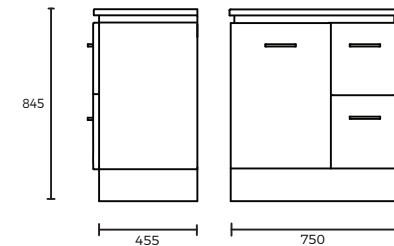

- / 15mm vitreous china top with overflow, 1TH
- / High gloss white cabinet made from moisture resistant E1 HMR board
- / Floor mounted only
- / Soft close doors with chrome handles
- / Adjustable shelf
- / Two drawers, left or right hand options

OVERALL DIMENSIONS:

750 W x 845 H x 455mm D

PRODUCT VARIATIONS:

75454 | Classic 750 LH Thin Top Vanity

WARRANTY:

5 years

Disclaimer: All measurement are in millimetres and are solely for reference purposes. Colours have been reproduced with as much accuracy as possible. Any changes resulting from technical advance of design or colour may be made without prior notice. Tapware, accessories and appliances are for illustration purposes only. Further information on warranties is available at www.everhard.com.au