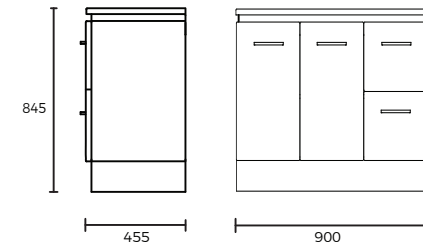

OVERALL DIMENSIONS:

900 W x 845 H x 455mm D

PRODUCT VARIATIONS:

- 75458 | Classic 900 RH Thin Top Vanity
- 75457 | Classic 900 LH Thick Top Vanity
- 75462 | Classic 900 RH Thick Top Vanity

WARRANTY:

5 years

Disclaimer: All measurement are in millimetres and are solely for reference purposes. Colours have been reproduced with as much accuracy as possible. Any changes resulting from technical advance of design or colour may be made without prior notice. Tapware, accessories and appliances are for illustration purposes only. Further information on warranties is available at www.everhard.com.au