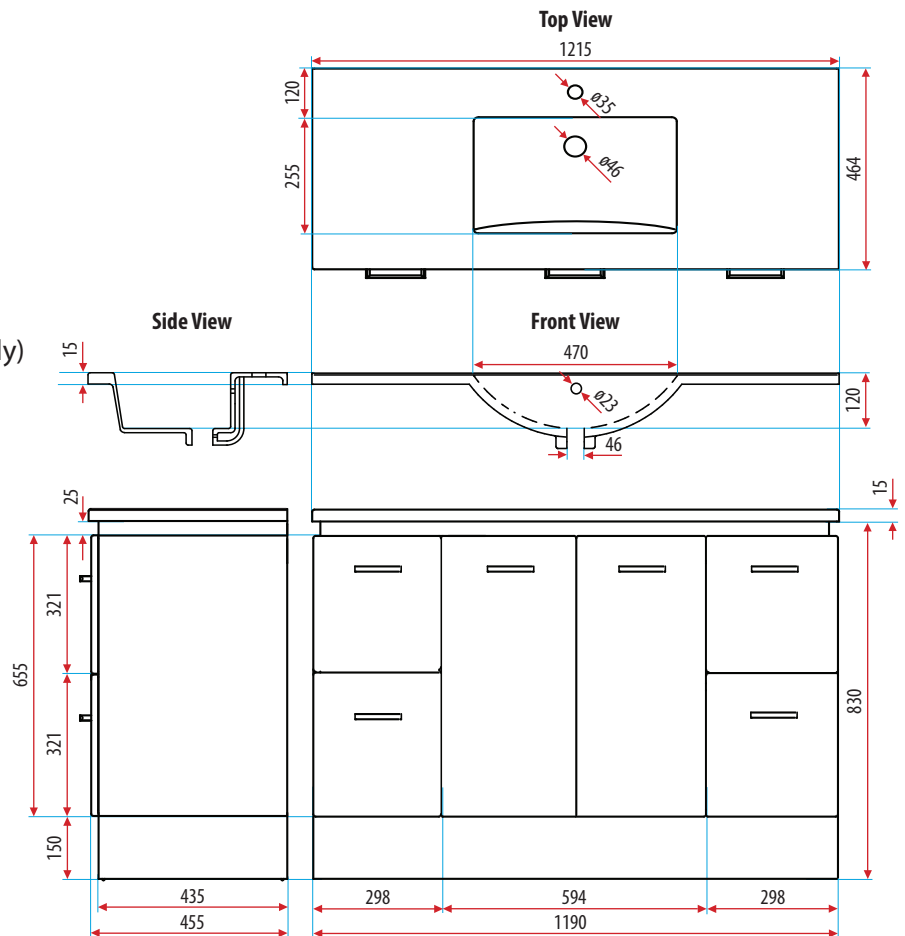

Kochi 1200mm Vanity with Thin Vitreous China Top

SPECIFICATIONS

CABINET

16mm MDF and EI HMR board
 3mm backboard
 Adjustable shelf

Colour:
 High Gloss White Finish

Features:
 Soft closing door
 Four drawers (left and right hand)
 128mm square chrome handles

Installation:
 Floor mounted only

VITREOUS CHINA TOP

15mm White Vitreous China with one tap hole and overflow

Wastes (available separately):
 Chrome Plug and Waste (40mm)
 Pop Up Waste (32/40mm)

Warranty:
 5 years on cabinet (replacement only)
 5 years on vitreous china top (replacement only)

Product code:
 75460 Kochi 1200mm Vanity with Thin Vitreous China Top and Double Drawers

Disclaimer: While every care has been exercised in compiling and publishing the data contained in these pages, Everhard accepts no responsibility for errors or omissions and all information is believed to be correct at the time of production. Dimensions and volumes are nominal due to the nature of vitreous china. Please check the exact product measurements prior to beginning installation. Everhard reserves the right to delete or alter items without notice. Further information on warranties is available at www.everhard.com.au