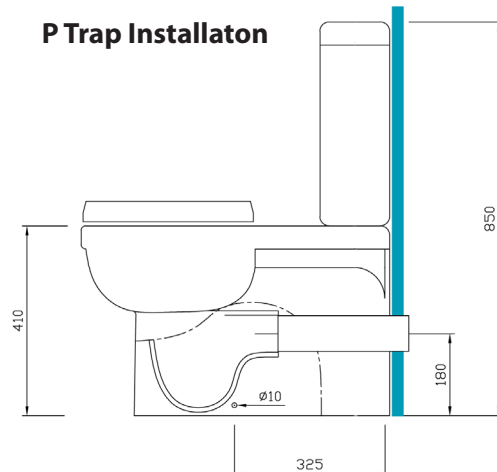

BATHROOM COLLECTION
Virtue™ Back to Wall Toilet Suite - 75503

S Trap Installaton

P Trap Installaton

CODE	PRODUCT DESCRIPTION
75503	Virtue™ by Everhard Back to Wall Toilet Suite 150 - 210mm set out
Cistern:	Vitreous China
Colour:	White
Inlet:	Bottom Inlet RHS/Back inlet optional
Fittings:	Square chrome dual flush button
WELS:	4 Star or 4.5/3 litres per flush
Pan:	Vitreous China
Type:	White
Outlet:	180mm from floor
Installation:	S trap or P trap
Lid & Seat:	Soft closing lid with quick release ability Moulded polypropylene
Guarantee:	5 Years Cistern and Pan 2 Years on Internals 12 months on hose and rubber fittings