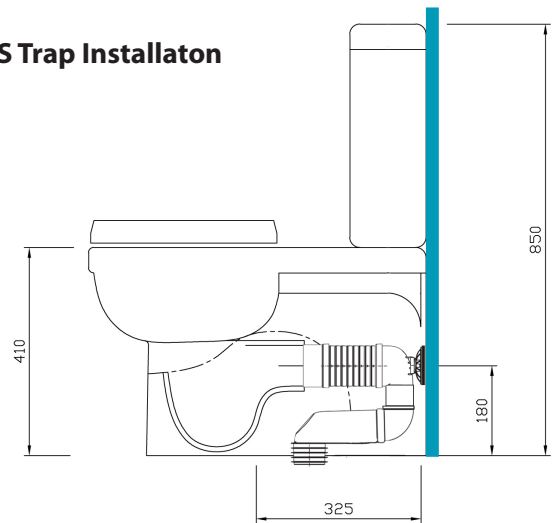

BATHROOM COLLECTION
Virtue™ Back to Wall Toilet Suite - 75503

S Trap Installaton

P Trap Installaton

CODE	PRODUCT DESCRIPTION
75503	Virtue™ by Everhard Back to Wall Toilet Suite 150 - 210mm set out
Cistern:	Vitreous China
Colour:	White
Inlet:	Bottom Inlet RHS/Back inlet optional
Fittings:	Square chrome dual flush button
WELS:	4 Star or 4.5/3 litres per flush
Pan:	Vitreous China
Type:	White
Outlet:	180mm from floor
Installation:	S trap or P trap
Lid & Seat:	Soft closing lid with quick release ability Moulded polypropylene
Guarantee:	5 Years Cistern and Pan 2 Years on Internals 12 months on hose and rubber fittings