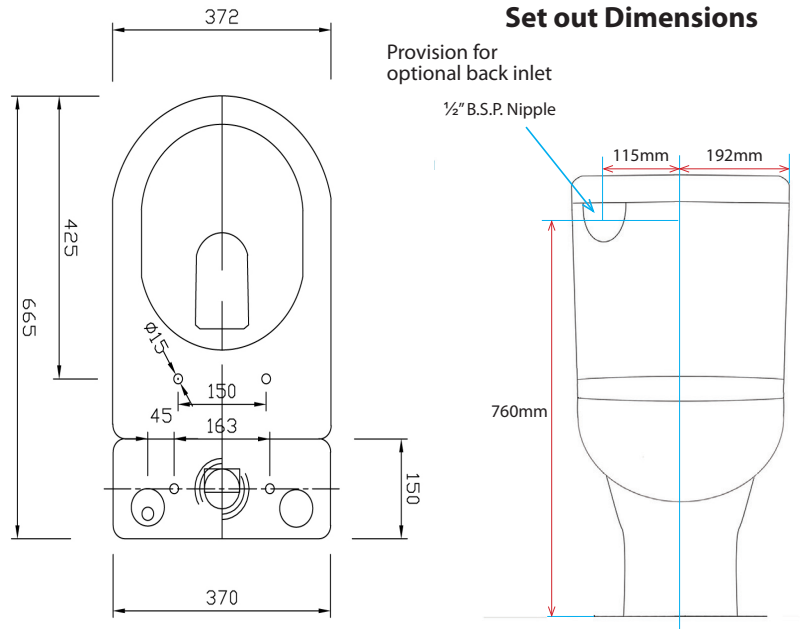

BATHROOM COLLECTION
Virtue™ Back to Wall Toilet Suite - 75503

S Trap Installaton

P Trap Installaton

CODE	PRODUCT DESCRIPTION
75503	Virtue™ by Everhard Back to Wall Toilet Suite 150 - 210mm set out
Cistern:	Vitreous China
Colour:	White
Inlet:	Bottom Inlet RHS/Back inlet optional
Fittings:	Square chrome dual flush button
WELS:	4 Star or 4.5/3 litres per flush
Pan:	Vitreous China
Type:	White
Outlet:	180mm from floor
Installation:	S trap or P trap
Lid & Seat:	Soft closing lid with quick release ability Moulded polypropylene
Guarantee:	5 Years Cistern and Pan 2 Years on Internals 12 months on hose and rubber fittings