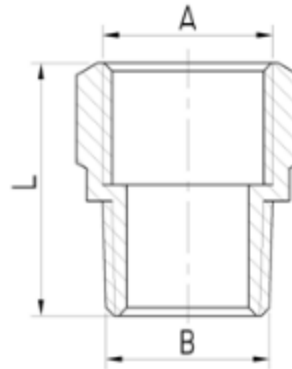

**ADAPTOR**

Brand Name: **elson**

CODE	DESCRIPTION	L(mm)	A	B
80097	ADAPTOR 4mm (1/8") BRASS	17	G1/8	R1/8
80100	ADAPTOR 6mm (1/4") BRASS	25.4	G1/4	R1/4
80102	ADAPTOR 10mm BRASS	26.8	G3/8	R3/8
80104	ADAPTOR 15mm BRASS	31.1	G1/2	R1/2
80105	ADAPTOR 15mm BRASS(24degree)	30	G1/2	G1/2B
80106	ADAPTOR 15mm CHROME	31.1	G1/2	R1/2
80108	ADAPTOR 20mm BRASS	34.9	Rp3/4	R3/4
80110	ADAPTOR 20mm CHROME	34.9	Rp3/4	R3/4
80112	ADAPTOR 25mm BRASS	42	G1	R1
80114	ADAPTOR 32mm BRASS	46.3	G1 1/4	R1 1/4
80116	ADAPTOR 40mm BRASS	51.3	G1 1/2	R1 1/2
80118	ADAPTOR 50mm BRASS	56.6	G2	R2

**Product Specification & Features**

- Maximum Working Temperature: 95°C
- Maximum Working Pressure at 20°C : Water-2000Kpa, Gas-500KPa
- Threads: Complies with AS ISO 7.1, AS ISO 7.2 and AS 1722.2
- Material: DR Brass, Complies with AS 2345
- Suitable for Potable Water – complies with AS/NZS 4020