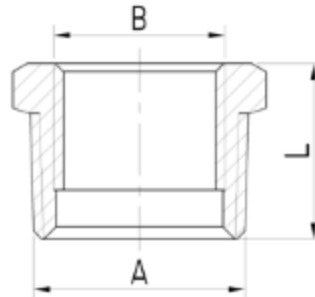

**BUSH**

Brand Name: **elson**

CODE	DESCRIPTION	L(mm)	A	B
80461	BUSH 6mmMlx4mmFI(1/4"X1/8") BRASS	15.4	R1/4	G1/8
80466	BUSH 10mmMlx6mmFI(3/8"X1/4") BRASS	15.8	R3/8	G1/4
80468	BUSH 15mmMlx6mmFI(1/2"X1/4") BRASS	19.1	R1/2	G1/4
80470	BUSH 15mm Ml x 10mm FI BRASS	19.1	R1/2	G3/8
80472	BUSH 20mmMlx6mmFI(3/4"X1/4") BRASS	21.4	R3/4	G1/4
80474	BUSH 20mm Ml x 10mm FI BRASS	21.4	R3/4	G3/8
80476	BUSH 20mm Ml x 15mm FI BRASS	21.5	R3/4	G1/2
80478	BUSH 20mm Ml x 15mm FI CHROME	21.5	R3/4	G1/2
80484	BUSH 25mm Ml x 15mm FI BRASS	24	R1	G1/2
80486	BUSH 25mm Ml x 20mm FI BRASS	24	R1	G3/4
80488	BUSH 32mm Ml x 15mm FI BRASS	28.5	R1 1/4	G1/2
80490	BUSH 32mm Ml x 20mm FI BRASS	28.5	R1 1/4	G3/4
80492	BUSH 32mm Ml x 25mm FI BRASS	28.5	R1 1/4	G1
80496	BUSH 40mm Ml x 20mm FI BRASS	29.3	R1 1/2	G3/4
80498	BUSH 40mm Ml x 25mm FI BRASS	29.3	R1 1/2	G1
80499	BUSH 40mm Ml x 32mm FI BRASS CP FOR BASIN WASTE	31.1	G1 1/2B	G1 1/4
80400	BUSH 40mm Ml x 32mm FI BRASS	31	R1 1/2	G1 1/4
80408	BUSH 50mm Ml x 32mm FI BRASS	33.6	R2	Rp1 1/4
80410	BUSH 50mm Ml x 40mm FI BRASS	33.6	R2	Rp1 1/2

**Product Specification & Features**

- Maximum Working Temperature: 95°C
- Maximum Working Pressure at 20°C : Water-2000Kpa, Gas-500KPa
- Threads: Complies with AS ISO 7.1, AS ISO 7.2 and AS 1722.2
- Material: DR Brass, Complies with AS 2345
- Suitable for Potable Water – complies with AS/NZS 4020