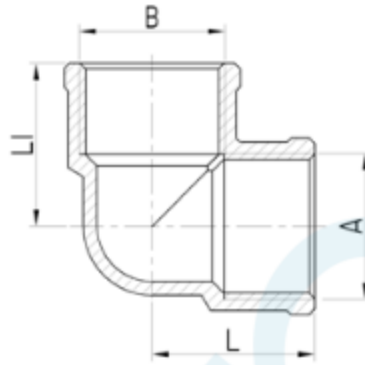

**ELBOW F/F**

Brand Name: **elson**

CODE	DESCRIPTION	L(mm)	L1(mm)	A	B
80751	ELBOW F/F 4mm (1/8") BRASS	14.5	14.5	G1/8	G1/8
80754	ELBOW F/F 6mm (1/4") BRASS	19	19	G1/4	G1/4
80756	ELBOW F/F 10mm BRASS	30	30	G3/8	G3/8
80758	ELBOW F/F 15mm BRASS	25	25	G1/2	G1/2
80760	ELBOW F/F 15mm CHROME	25	25	G1/2	G1/2
80762	ELBOW F/F 20mm BRASS	29.5	29.5	G3/4	G3/4
80764	ELBOW F/F 20mm CHROME	29.5	29.5	G3/4	G3/4
80768	ELBOW F/F 25mm BRASS	33	33	G1	G1
80770	ELBOW F/F 32mm BRASS	46	46	G1 1/4	G1 1/4
80772	ELBOW F/F 40mm BRASS	50	50	G1 1/2	G1 1/2
80774	ELBOW F/F 50mm BRASS	61	61	G2	G2

**Product Specification & Features**

- Maximum Working Temperature: 95°C
- Maximum Working Pressure at 20°C : Water-2000Kpa, Gas-500KPa
- Threads: Complies with AS ISO 7.1, AS ISO 7.2 and AS 1722.2
- Material: DR Brass, Complies with AS 2345
- Suitable for Potable Water – complies with AS/NZS 4020