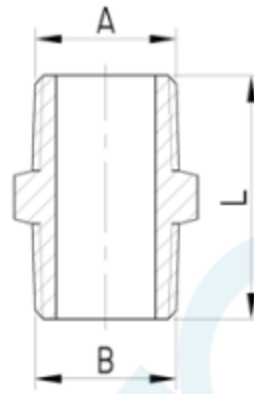

NIPPLE HEXAGON

Brand Name: **elson**

CODE	DESCRIPTION	L(mm)	A	B
81235	NIPPLE HEXAGON 4mm (1/8") BRASS	19	R1/8	R1/8
81238	NIPPLE HEXAGON 6mm (1/4") BRASS	26	R1/4	R1/4
81240	NIPPLE HEXAGON 10mm BRASS	27	R3/8	R3/8
81250	NIPPLE HEXAGON 25mm BRASS	43	R1	R1
81252	NIPPLE HEXAGON 32mm BRASS	49.6	R1 1/4	R1 1/4
81254	NIPPLE HEXAGON 40mm BRASS	49.6	R1 1/2	R1 1/2
81256	NIPPLE HEXAGON 50mm BRASS	59	R2	R2
81259	NIPPLE HEXAGON 65mm BRASS	65	R2 1/2	R2 1/2
81261	NIPPLE HEXAGON 80mm BRASS	71	R3	R3
81263	NIPPLE HEXAGON 100mm BRASS	85	R4	R4

Product Specification & Features

- Maximum Working Temperature: 95°C
- Maximum Working Pressure at 20°C : Water-2000Kpa, Gas-500KPa
- Threads: Complies with AS ISO 7.1, AS ISO 7.2 and AS 1722.2
- Material: DR Brass, Complies with AS 2345
- Suitable for Potable Water – complies with AS/NZS 4020