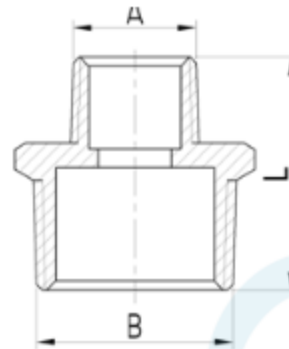

NIPPLE REDUCING HEXAGON

Brand Name: **elson**

CODE	DESCRIPTION	L(mm)	A	B
81353	NIPPLE RED. HEXAGON 6mmx4mm (1/4"X1/8") BRASS	22.5	R1/8	R1/4
81358	NIPPLE RED. HEXAGON 10mmx6mm (3/8"X1/4") BRASS	26.5	R1/4	R3/8
81362	NIPPLE RED. HEXAGON 15mmx10mm BRASS	28	R3/8	G1/2B
81364	NIPPLE RED. HEXAGON 20mmx10mm BRASS	32.5	R3/8	R3/4
81370	NIPPLE RED. HEXAGON 25mmx15mm BRASS	38.1	R1/2	R1
81372	NIPPLE RED. HEXAGON 25mmx20mm BRASS	40.4	R3/4	R1
81374	NIPPLE RED. HEXAGON 32mmx20mm BRASS	44	R3/4	R1 1/4
81376	NIPPLE RED. HEXAGON 32mmx25mm BRASS	47.3	R1	R1 1/4
81378	NIPPLE RED. HEXAGON 40mmx25mm BRASS	47.3	R1	R1 1/2
81380	NIPPLE RED. HEXAGON 40mmx32mm BRASS	50	R1 1/4	R1 1/2
81382	NIPPLE RED. HEXAGON 50mmx32mm BRASS	54	R1 1/4	R2
81384	NIPPLE RED. HEXAGON 50mmx40mm BRASS	54	R1 1/2	R2
81387	NIPPLE RED. HEXAGON 65mmx50mm BRASS	61.5	R2	R2 1/2
81391	NIPPLE RED. HEXAGON 80mmx65mm BRASS	68	R2 1/2	R3
81397	NIPPLE RED. HEXAGON 100mmx80mm BRASS	77	R3	R4

Product Specification & Features

- Maximum Working Temperature: 95°C
- Maximum Working Pressure at 20°C : Water-2000Kpa, Gas-500KPa
- Threads: Complies with AS ISO 7.1, AS ISO 7.2 and AS 1722.2
- Material: DR Brass, Complies with AS 2345
- Suitable for Potable Water – complies with AS/NZS 4020