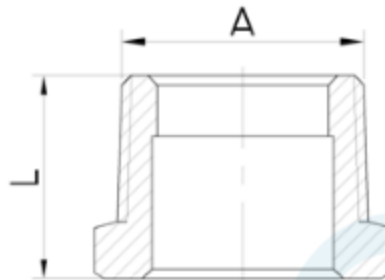

BUSH TUBE MALE NO.4

Brand Name: **elson**

CODE	DESCRIPTION	L(mm)	A
82000	BUSH TUBE NO.4 15mm OD x 15mm MI	19.1	R1/2
82006	BUSH TUBE NO.4 20mm OD x 20mm MI	21.4	R3/4
82010	BUSH TUBE NO.4 25mm OD x 25mm MI	24	R1
82012	BUSH TUBE NO.4 32mm OD x 32mm MI	28.3	R1 1/4
82014	BUSH TUBE NO.4 40mm OD x 40mm MI	30	R1 1/2
82016	BUSH TUBE NO.4 50mm OD x 50mm MI	33.6	R2
82019	BUSH TUBE MALE NO.4 65mm OD x 65mm MI	37	R2 1/2
82021	BUSH TUBE MALE NO.4 80mm OD x 80mm MI	40	R3
82023	BUSH TUBE MALE NO.4 100mm OD x 100mm MI	46	R4

Product Specification & Features

- Maximum Working Temperature: 95°C
- Maximum Working Pressure at 20°C : 2000Kpa
- Threads: Complies with AS 1722.2
- Material: DR Brass, Complies with AS 2345
- Suitable for Potable Water – complies with AS/NZS 4020