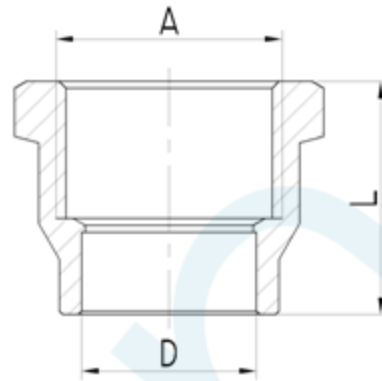

BUSH TUBE FEMALE NO.4F

Brand Name: **elson**

CODE	DESCRIPTION	L(mm)	A	D
82117	BUSH TUBE FEMALE NO.4 25mmOD x 25mmFI	34	G1	DN25
82118	BUSH TUBE FEMALE NO.4 32mmOD x 32mmFI	33	G1 1/4	DN32
82120	BUSH TUBE FEMALE NO.4 40mmOD x 40mmFI	33	G1 1/2	DN40
82122	BUSH TUBE FEMALE NO.4 50mmOD x 50mmFI	40	G2	DN50
82125	BUSH TUBE FEMALE NO.4F 65mm OD x 65mm FI	44	G2 1/2	DN65
82127	BUSH TUBE FEMALE NO.4F 80mm OD x 80mm FI	47	G3	DN80
82129	BUSH TUBE FEMALE NO.4F 100mm OD x 100mm FI	57	G4	DN100

Product Specification & Features

- Maximum Working Temperature: 95°C
- Maximum Working Pressure at 20°C : 2000Kpa
- Threads: Complies with AS 1722.2
- Material: DR Brass, Complies with AS 2345
- Suitable for Potable Water – complies with AS/NZS 4020