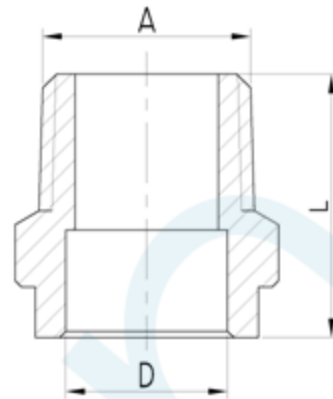

CONNECTOR STRAIGHT NO.3 MALE

Brand Name: **elson**

CODE	DESCRIPTION	L(mm)	A	D
82231	CONNECTOR NO.3 15mm OD x 10mm MI	20.8	R3/8	DN15
82232	CONNECTOR NO.3 15mm OD x 15mm MI	21	G1/2B	DN15
82234	CONNECTOR NO.3 15mm OD x 20mm MI	30.4	R3/4	DN15
82240	CONNECTOR NO.3 20mm OD x 15mm MI	28	G1/2B	DN20
82242	CONNECTOR NO.3 20mm OD x 20mm MI	24	G3/4B	DN20
82244	CONNECTOR NO.3 25mm OD x 20mm MI	36	R3/4	DN25
82246	CONNECTOR STRAIGHT NO.3 MALE 25mm OD x 25mm MI	31	R1	DN25
82247	CONNECTOR NO.3 32mm OD x 32mm MI	34.3	R1 1/4	DN32
82248	CONNECTOR NO.3 32mm OD x 25mm MI	34	R1	DN32
82249	CONNECTOR NO.3 40mm OD x 40mm MI	38.3	R1 1/2	DN40
82250	CONNECTOR NO.3 50mm OD x 50mm MI	43.1	R2	DN50

Product Specification & Features

- Maximum Working Temperature: 95°C
- Maximum Working Pressure at 20°C : 2000Kpa
- Threads: Complies with AS 1722.2
- Material: DR Brass, Complies with AS 2345
- Suitable for Potable Water – complies with AS/NZS 4020