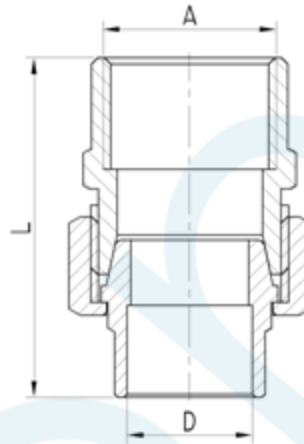

UNION CONNECTOR STRAIGHT CxM NO.69 FEMALE

Brand Name: **elson**

CODE	DESCRIPTION	L(mm)	A	D
83870	UNION CONN STR NO.69F 15mmODx15mmFI	51	G1/2	DN15
83874	UNION CONN STR NO.69F 20mmODx20mmFI	52	G3/4	DN20
83876	UNION CONN STR NO.69F 25mmODx25mmFI	64.5	G1/2	DN25
83878	UNION CONN STR NO.69F 32mmODx32mmFI	56.5	G1 1/4	DN32
83880	UNION CONN STR NO.69F 40mmODx40mmFI	64.5	G1 1/2	DN40
83882	UNION CONN STR NO.69F 50mmODx50mmFI	74.5	G2	DN50

Product Specification & Features

- Maximum Working Temperature: 95°C
- Maximum Working Pressure at 20°C : Water-2000Kpa, Gas-500KPa
- Threads: Complies with AS ISO 7.1, AS ISO 7.2 and AS 1722.2
- Material: DR Brass, Complies with AS 2345
- Suitable for Potable Water – complies with AS/NZS 4020