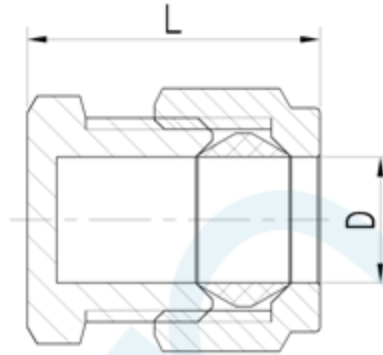

**STOP END NYLON OLIVE**

Brand Name: **elson**

CODE	DESCRIPTION	L(mm)	D
84938	STOP END 15mmC BRS N/O	29	DN15
84940	STOP END 20mmC BRS N/O	32	DN20

**Product Specification & Features**

- Maximum Working Temperature: 95°C
- Maximum Working Pressure at 20°C : 2000Kpa
- Threads: Complies with AS 1722.2
- Material: DR Brass, Complies with AS 2345
- Suitable for Potable Water – complies with AS/NZS 4020