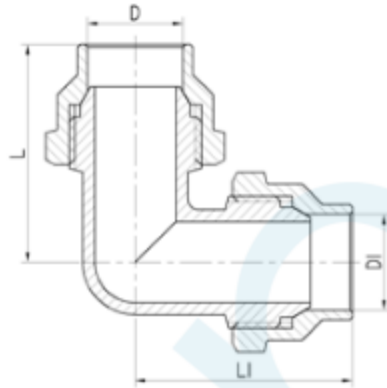

**ELBOW CxC**

Brand Name: **elson**

CODE	DESCRIPTION	L(mm)	L1(mm)	D	D1
85357	ELBOW CxC 15mm FL x 15mm FL CP	35.8	35.8	DN15	DN15
85358	ELBOW CxC 15mm FL x 15mm FL BRS	35.8	35.8	DN15	DN15
85359	ELBOW CxC 20mm FL x 20mm FL CP	43.2	43.2	DN20	DN20
85360	ELBOW CxC 20mm FL x 20mm FL BRS	43.2	43.2	DN20	DN20
85362	ELBOW CxC 15mm FL x 20mm FL BRS	40.2	39.8	DN20	DN15
85366	ELBOW CxC 25mm FL x 25mm FL BRS	57.2	57.2	DN25	DN25

**Product Specification & Features**

- Maximum Working Temperature: 95°C
- Maximum Working Pressure at 20°C : Water-2000Kpa, Gas-500KPa
- Threads: Complies with AS 1722.2
- Material: DR Brass, Complies with AS 2345
- Suitable for Potable Water – complies with AS/NZS 4020