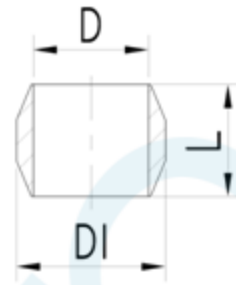

**COPPER OLIVE**

Brand Name: **elson**

CODE	DESCRIPTION	L(mm)	D	D1
88000	COPPER OLIVE 10mm	9.5	DN10	Φ12.6
88002	COPPER OLIVE 15mm	8.8	DN15	Φ16
88004	COPPER OLIVE 20mm	10	DN20	Φ21.3
88006	COPPER OLIVE 25mm	10	DN25	Φ28.5

**Product Specification & Features**

- Maximum Working Temperature: 95°C
- Maximum Working Pressure at 20°C : 2000Kpa
- Material: Copper
- Suitable for Potable Water – complies with AS/NZS 4020

**Elson Australasia Pty Ltd**