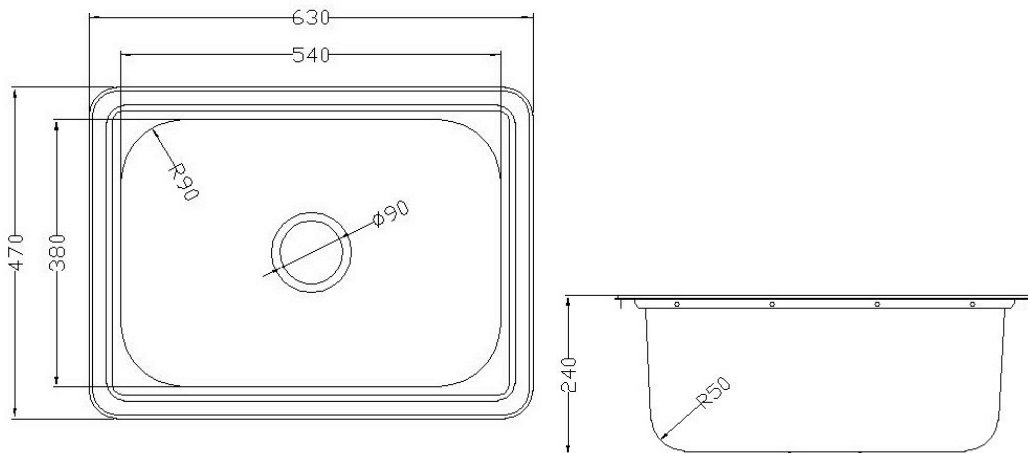

Sonata Product Specification

Product Code	901604
Model Name	Kore Laundry Bowl Drop In
Material	Stainless Steel
Product Dimensions (mm)	555 x 455 x 230
Faucet Included	N/A
Mount Type	Drop In
Strainer Basket Included	N/A
Tap Holes	N/A
Bypass Kit Included	Yes