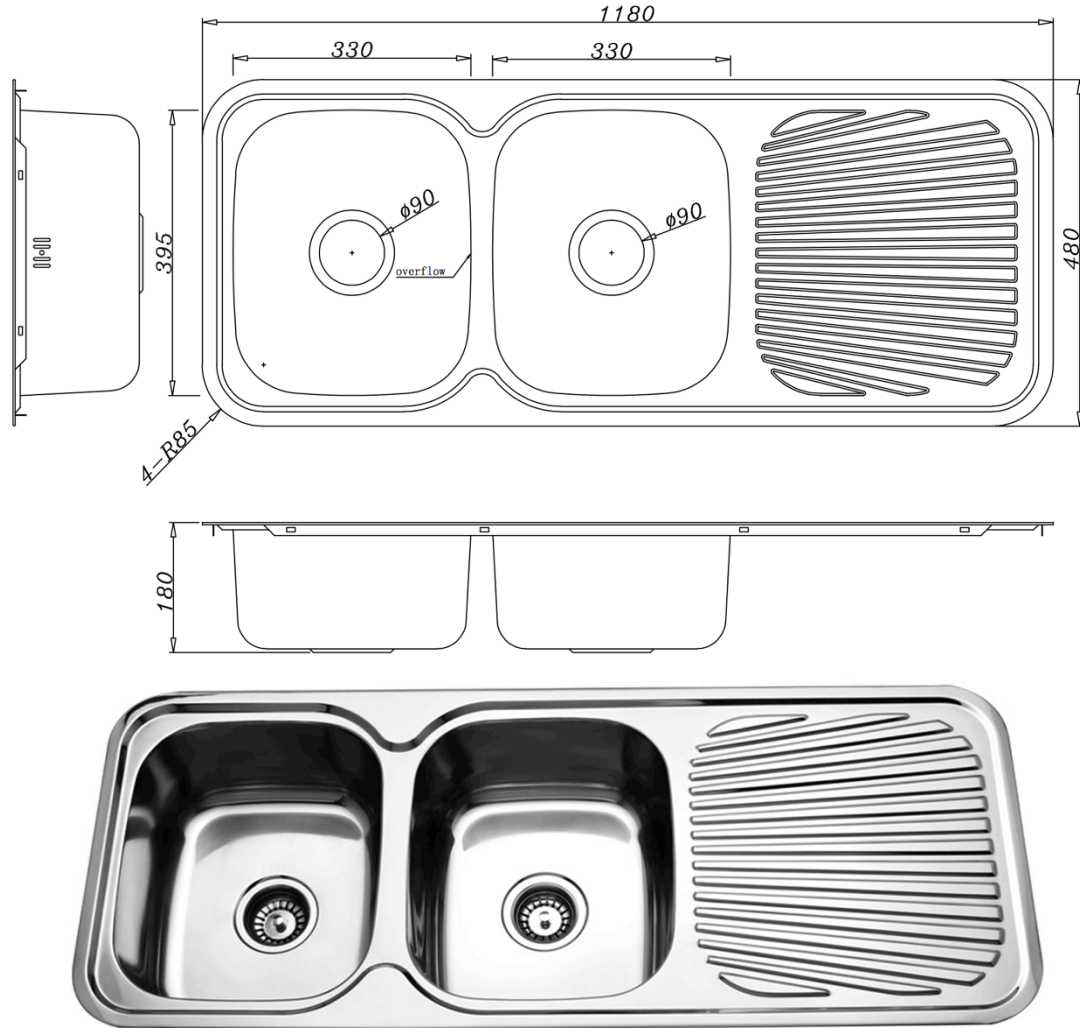

Sonata Product Specification

Product Code	901607
Model Name	Kore Double Bowl Sink RHB
Material	Stainless Steel
Product Dimensions (mm)	1180 x 480 x 180
Thickness	0.8mm
Faucet Included	N/A
Mount Type	Top Mounted
Strainer Basket Included	N/A
Tap Holes	1