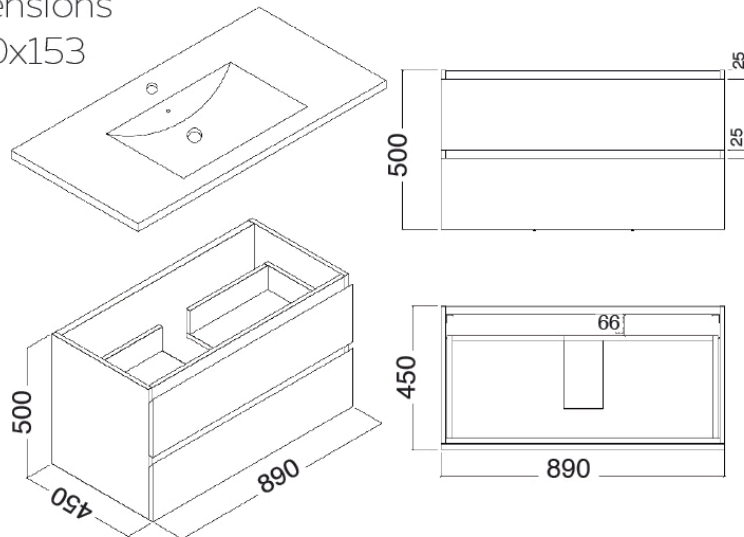

Sonata Product Specification

Top Dimensions
900x460x153

Product Code	903554
Model Name	Coda Wall Hung 900
Material	MDF 18mm Particle board 16mm
Product Dimensions (mm)	890W x 450L x 500H
Basin Colour	White
Basin Material	Poly Marble
Number of Draws	2
Hardware Included	Yes
Floor or Wall Mounted	Wall
Cabinet Finish / Colour	2 Pac / Gloss White