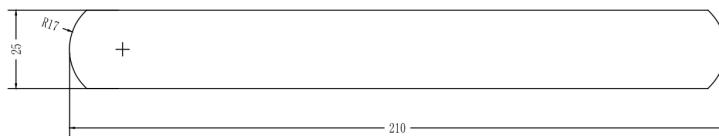

## Sonata Product Specification

Product Code	904422
Model Name	Soprano Hand Towel Holder
Profile	Soft Square
Colour	Chrome
Material	Brass
Product Dimensions	210 x 60 x 25
Finish	Chrome
Wall Mount	Yes