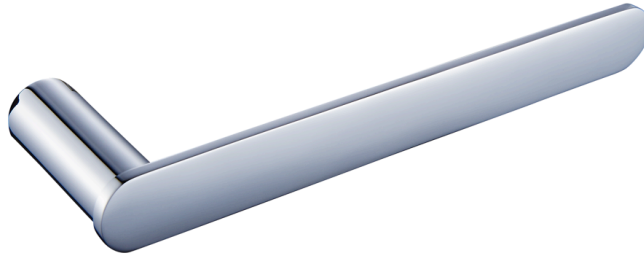

## Sonata Product Specification

Product Code	904422
Model Name	Soprano Hand Towel Holder
Profile	Soft Square
Colour	Chrome
Material	Brass
Product Dimensions	210 x 60 x 25
Finish	Chrome
Wall Mount	Yes