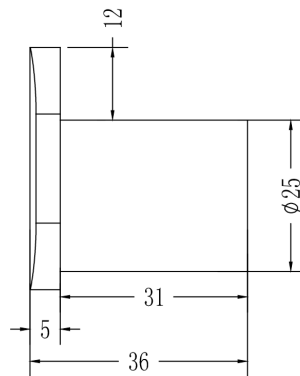

Sonata Product Specification

Product Code	904423
Model Name	Soprano Robe Hook
Profile	Soft Square
Colour	Chrome
Material	Brass
Product Dimensions	40mm x 25mm x 36mm
Finish	Chrome
Wall Mount	Yes