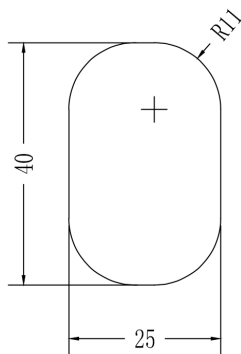

Sonata Product Specification

Product Code	904423
Model Name	Soprano Robe Hook
Profile	Soft Square
Colour	Chrome
Material	Brass
Product Dimensions	40mm x 25mm x 36mm
Finish	Chrome
Wall Mount	Yes