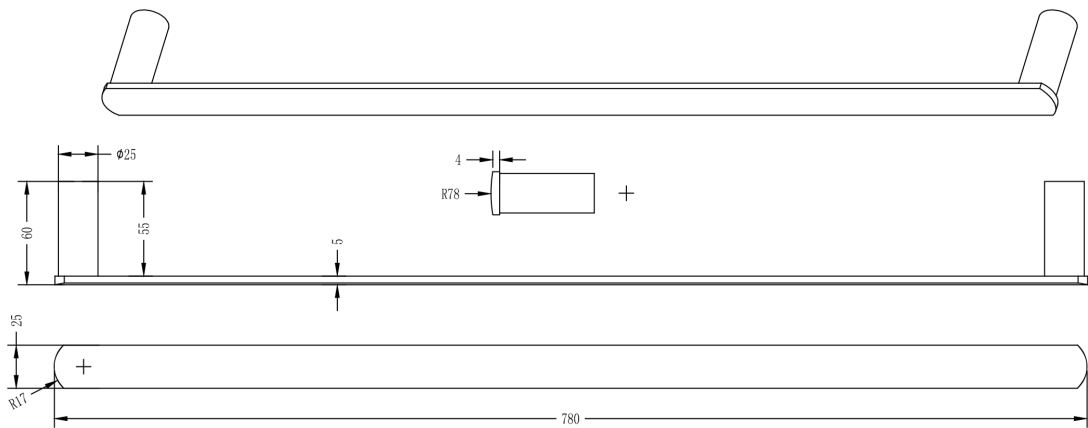

Sonata Product Specification

Product Code	904424
Model Name	Soprano Single Towel Rail 780mm
Profile	Soft Square
Colour	Chrome
Material	Brass
Product Dimensions	780mm x 25mm x 60mm
Finish	Chrome
Wall Mount	Yes
Number of towels held	1