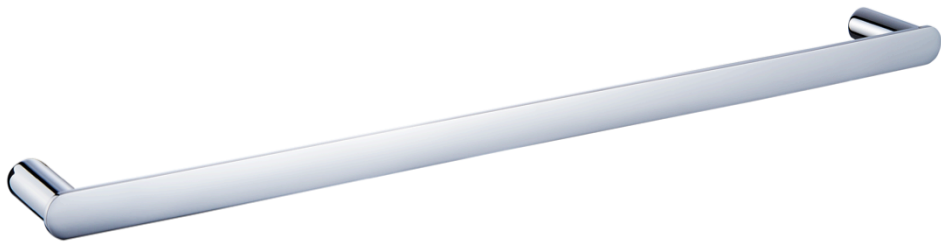

Sonata Product Specification

Product Code	904424
Model Name	Soprano Single Towel Rail 780mm
Profile	Soft Square
Colour	Chrome
Material	Brass
Product Dimensions	780mm x 25mm x 60mm
Finish	Chrome
Wall Mount	Yes
Number of towels held	1