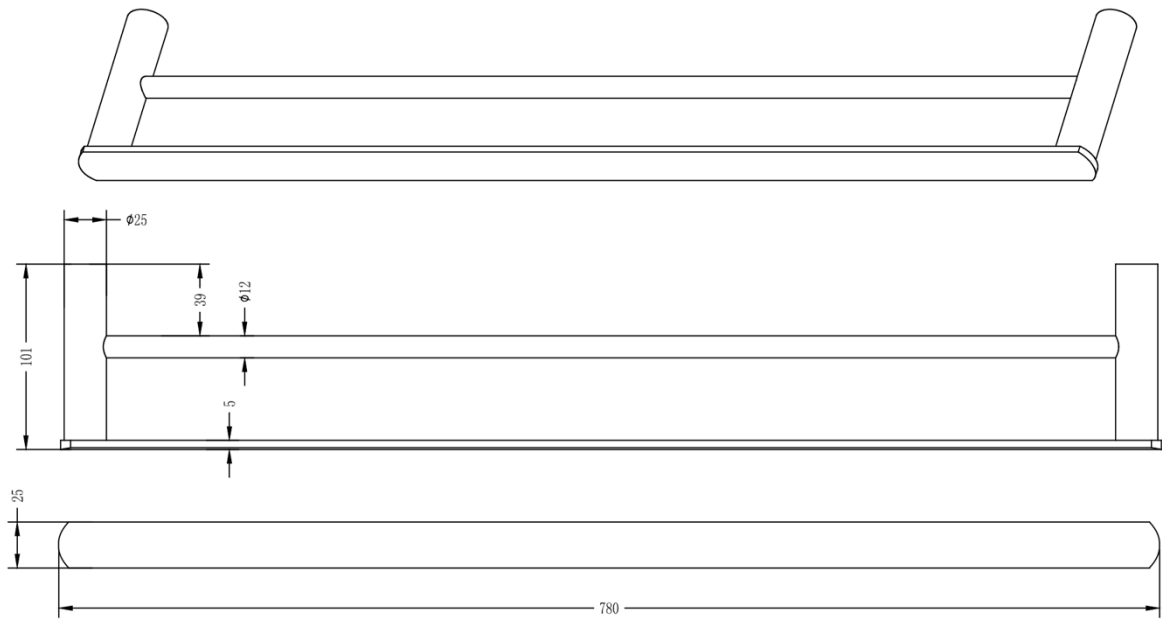

Sonata Product Specification

Product Code	904421
Model Name	Soprano Double towel Rail 780
Profile	Soft Square
Colour	Matte Black
Material	Brass
Product Dimensions	780 x 101 x 25
Finish	Chrome
Wall Mount	Yes
Number of towels held	2