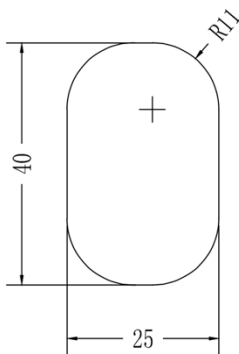

Sonata Product Specification

| | |
|--------------------|--------------------|
| Product Code | 904429 |
| Model Name | Soprano Robe Hook |
| Profile | Soft Square |
| Colour | Matte Black |
| Material | Brass |
| Product Dimensions | 40mm x 25mm x 36mm |
| Finish | Matte Black |
| Wall Mount | Yes |