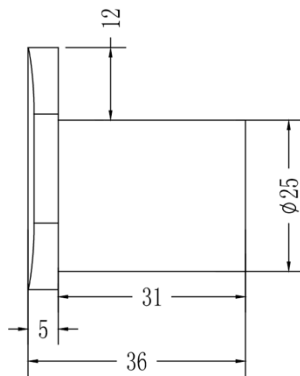

Sonata Product Specification

| | |
|--------------------|--------------------|
| Product Code | 904429 |
| Model Name | Soprano Robe Hook |
| Profile | Soft Square |
| Colour | Matte Black |
| Material | Brass |
| Product Dimensions | 40mm x 25mm x 36mm |
| Finish | Matte Black |
| Wall Mount | Yes |