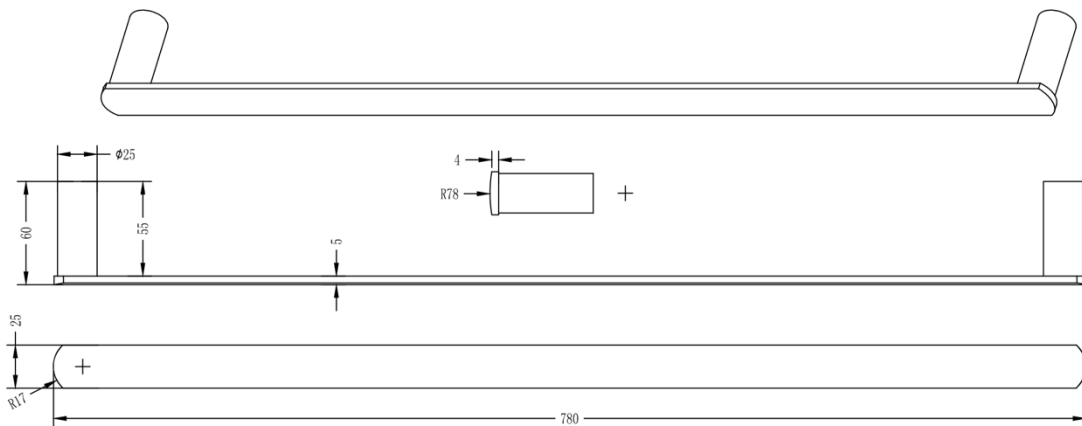

Sonata Product Specification

Product Code	904430
Model Name	Soprano Single Towel Rail 780mm
Profile	Soft Square
Colour	Matte Black
Material	Brass
Product Dimensions	780mm x 25mm x 60mm
Finish	Matte Black
Wall Mount	Yes
Number of towels held	1