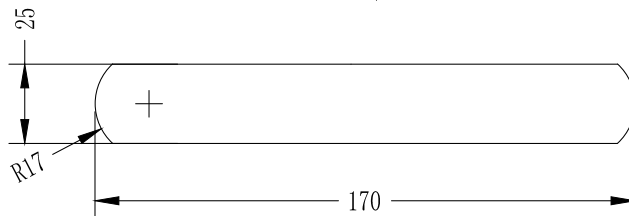

### Sonata Product Specification

Product Code	904431
Model Name	Soprano Toilet Roll Holder Locked
Profile	Soft Square
Colour	Matte Black
Material	Brass
Product Dimensions	170mm x 25mm x 71mm
Finish	Matte Black
Wall Mount	Yes