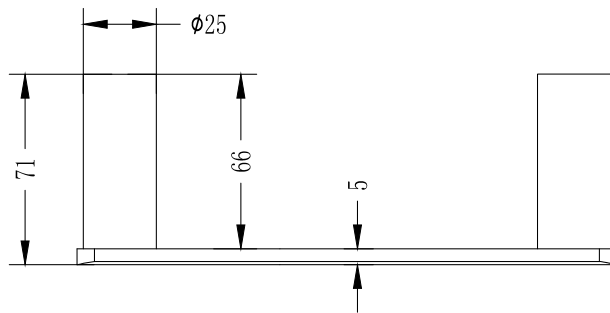

### Sonata Product Specification

Product Code	904431
Model Name	Soprano Toilet Roll Holder Locked
Profile	Soft Square
Colour	Matte Black
Material	Brass
Product Dimensions	170mm x 25mm x 71mm
Finish	Matte Black
Wall Mount	Yes