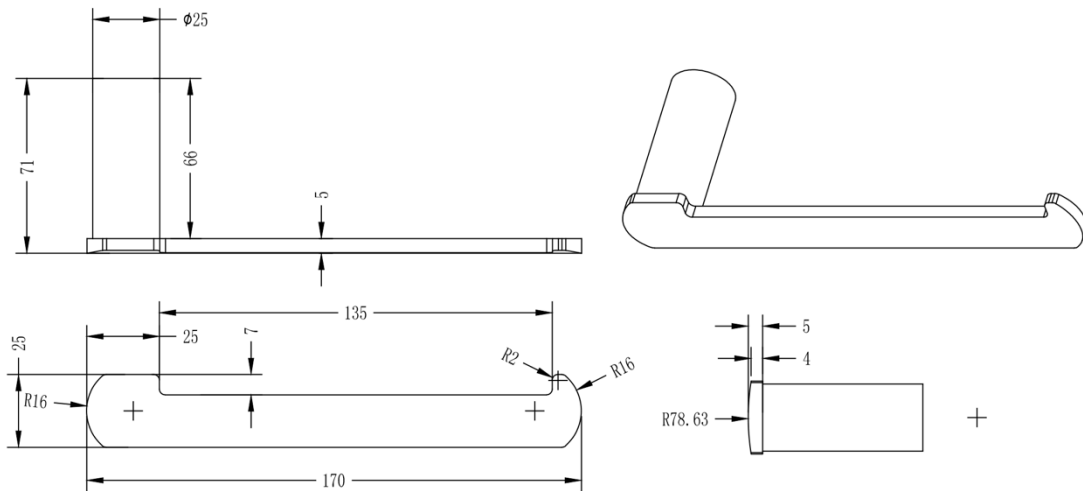

Sonata Product Specification

Product Code	904432
Model Name	Soprano Toilet Roll Holder
Profile	Matte Black
Colour	Chrome
Material	Brass
Product Dimensions	170mm x 25mm x 71mm
Finish	Matte Black
Wall Mount	Yes