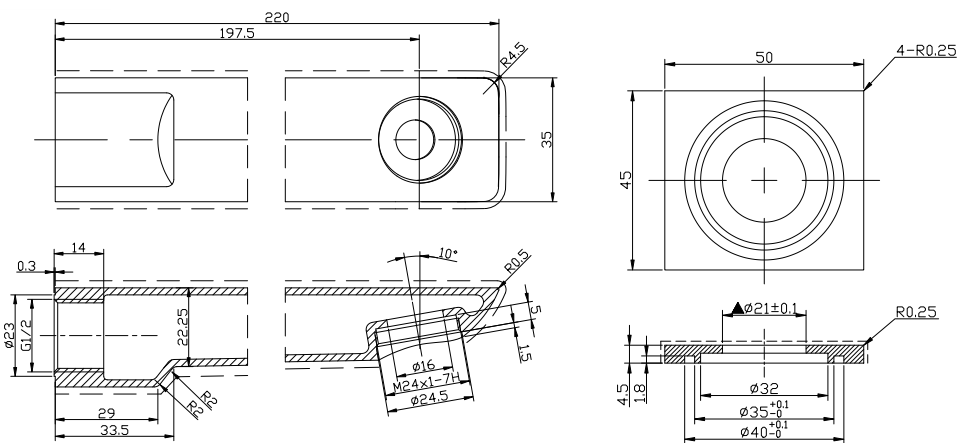

AVAILABLE MID 2020

Product Code	904440
Model Name	Soprano Bath Spout
Material	Brass
Colour	Chrome
Mount type	Wall
Standards	AS/NZS 3718
Max Operating Pressure	700KPA
Min Operating Pressure	50KPA
Max Working Temp	80 Degrees
Spout Length	220mm
Back Plate	45mm x 50mm