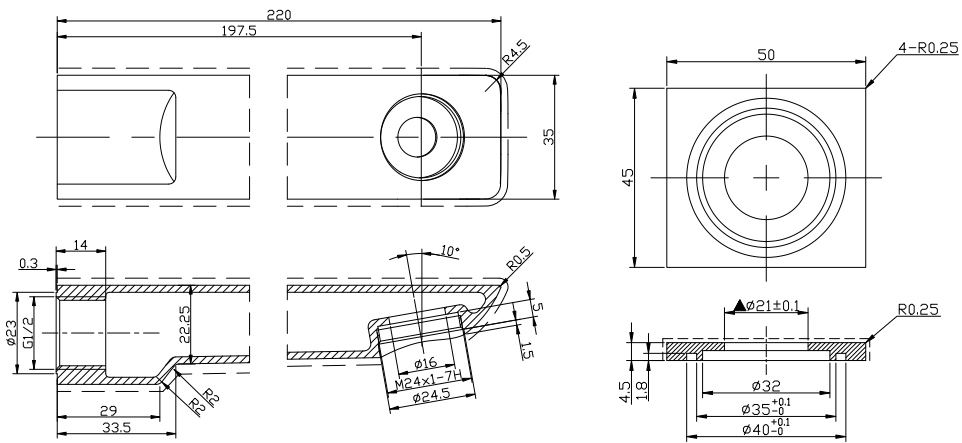

**AVAILABLE MID 2020**

Product Code	904441
Model Name	Soprano Bath Spout
Material	Brass
Colour	Matte Black
Mount type	Wall
Standards	AS/NZS 3718
Max Operating Pressure	700KPA
Min Operating Pressure	50KPA
Max Working Temp	80 Degrees
Spout Length	220mm
Back Plate	45mm x 50mm