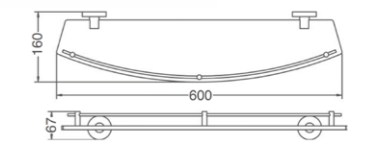

ACCESSORIES

Kore Double Towel Rail 900mm
901421