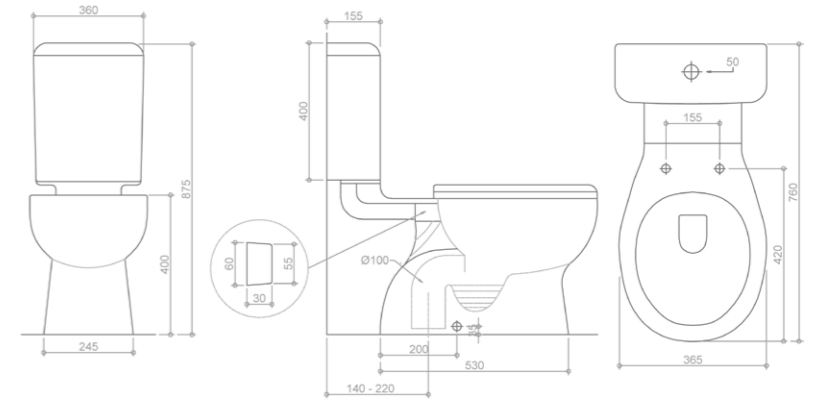

**Kore Plastic
Link Suite**

901104
WELS 4 STAR rated
4.5L/3L (3.5 average flush)