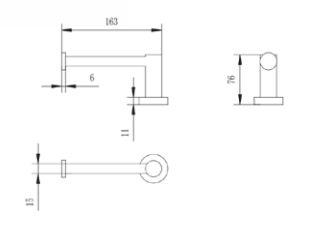

Kore Towel Ring
901425