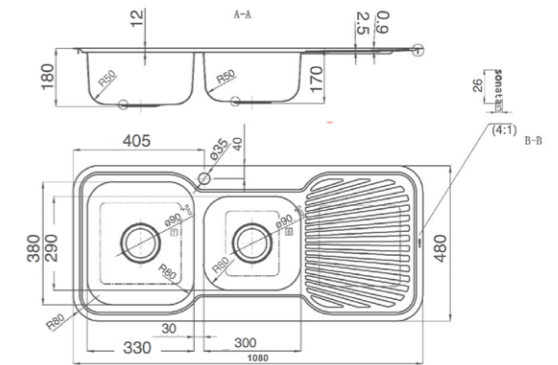

# KITCHEN

SIMPLE  
CONTEMPORARY  
DESIGNS, EASY TO  
CLEAN INCLUDING  
BASKET WASTES.

Kore MKII Double  
Bowl Sink **LHB**

901611  
1 taphole

Kore MKII Double  
Bowl Sink **RHB**

901617  
1 taphole

Kore MKII Single  
Bowl **LHB**

901612  
1 taphole

Kore MKII Single  
Bowl **RHB**

901618  
1 taphole

Kore MKII Top or Undermounted  
Double Bowl Sink

901613  
1 taphole

Kore MKII 1 $\frac{3}{4}$   
Sink **LHB**

901616  
1 taphole

Kore MKII 1 $\frac{3}{4}$   
Sink **RHB**