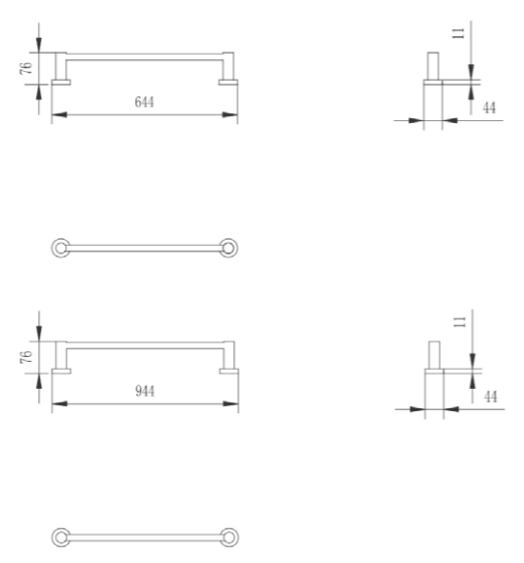

# ACCESSORIES

**Kore Double Towel Rail 600mm**  
901428

**Kore Double Towel Rail 900mm**  
901421

**Kore Single Towel Rail 600mm**  
901427

**Kore Single Towel Rail 900mm**  
901423

**Kore Robe Hook**  
901422