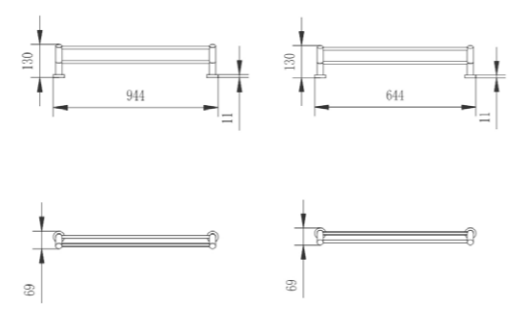

Kore Single Towel Rail 600mm
901427