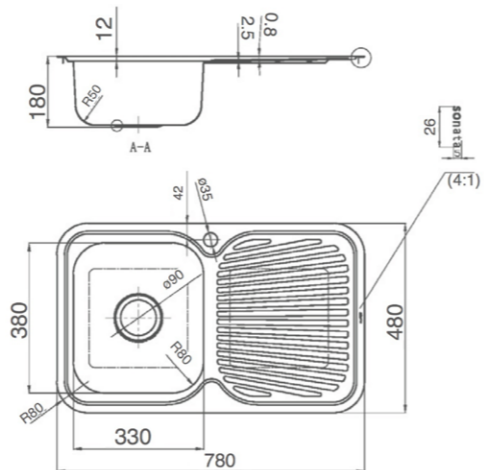

# KITCHEN

SIMPLE  
CONTEMPORARY  
DESIGNS, EASY TO  
CLEAN INCLUDING  
BASKET WASTES.

Kore MKII Double  
Bowl Sink **LHB**

901611  
1 taphole

Kore MKII Double  
Bowl Sink **RHB**

901617  
1 taphole

Kore MKII Single  
Bowl **LHB**

901612  
1 taphole

Kore MKII Single  
Bowl **RHB**

901618  
1 taphole

Kore MKII Top or Undermounted  
Double Bowl Sink

901613  
1 taphole

Kore MKII 1 $\frac{3}{4}$   
Sink **LHB**

901616  
1 taphole

Kore MKII 1 $\frac{3}{4}$   
Sink **RHB**