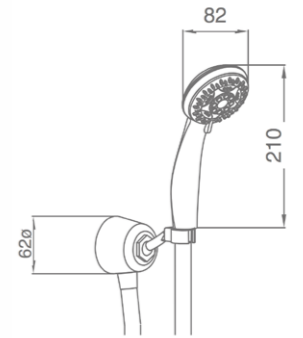

Kore Hand Shower Set
901402
WELS 3 STAR rated
>7.5 but < 9.0lpm