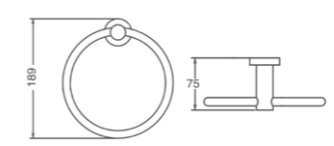

Kore Glass Shelf
901426