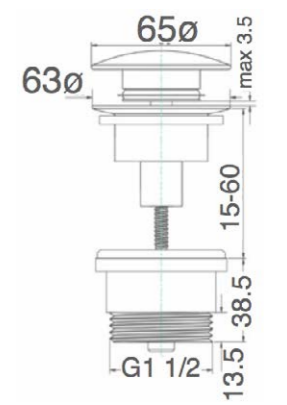

# LAUNDRY

**Kore MKII  
Laundry Tub  
Drop In**  
901614  
45ltr inc. 2 tapholes

**Kore Universal Plug and Waste  
Chrome**  
293034

**Kore Universal Plug and Waste  
Matte Black**  
293040

**Kore MKII  
Laundry Cabinet  
and Tub**  
901615  
40ltr inc. bypass kit 2 tapholes