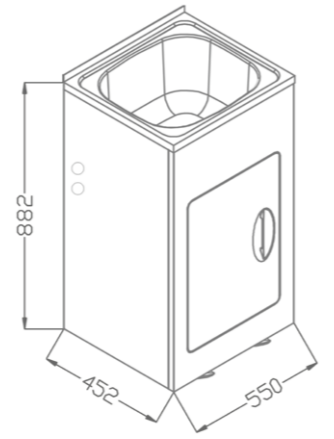

# LAUNDRY

**Kore MKII  
Laundry Tub  
Drop In**  
901614  
45ltr inc. 2 tapholes

**Kore Universal Plug and Waste  
Chrome**  
293034

**Kore Universal Plug and Waste  
Matte Black**  
293040

**Kore MKII  
Laundry Cabinet  
and Tub**  
901615  
40ltr inc. bypass kit 2 tapholes