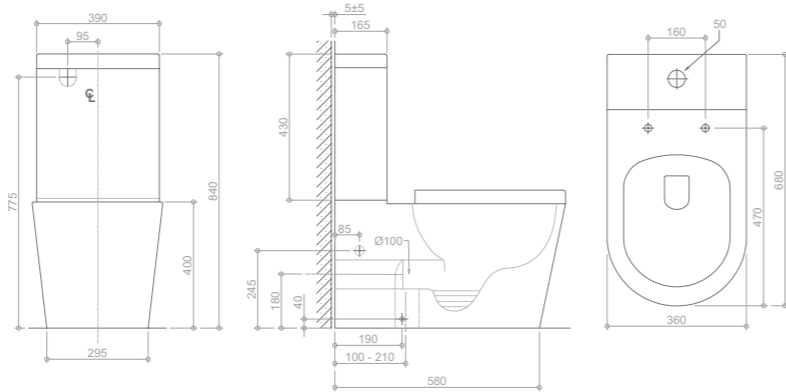

**Kore China
Link Suite**

901103
WELS 4 STAR rated
4.5L/3L (3.5 average flush)