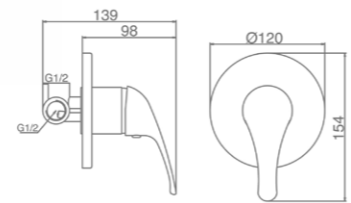

# SHOWERS

HAND HELD KORE SHOWER WITH 5 SPRAY PATTERN FUNCTIONS ON HAND PIECE.

**Kore 40mm Basin Mixer**  
901301  
WELS 4 Star 7.5lpm

**Kore 40mm Shower Mixer**  
901302

**Kore 40mm Kitchen Mixer**  
901303  
WELS 4 Star 7.5lpm