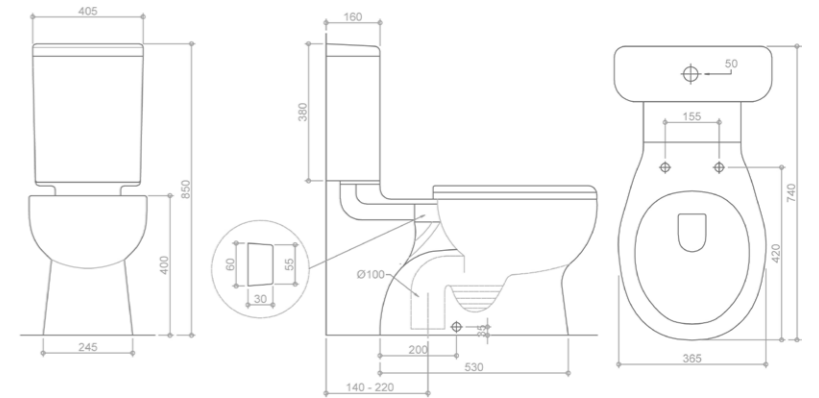

**Kore Plus  
Rimless  
BTW Suite**

901115  
WELS 4 STAR rated  
4.5L/3L (3.5 average flush)

**Kore China  
Link Suite**

901103  
WELS 4 STAR rated  
4.5L/3L (3.5 average flush)

**Kore Plastic  
Link Suite**

901104  
WELS 4 STAR rated  
4.5L/3L (3.5 average flush)

**Kore Close  
Coupled Suite  
Rimless**

901112  
WELS 4 STAR rated  
4.5L/3L (3.5 average flush)

**Kore Plus  
Rimless BTW  
Pan & Seat**

901114  
WELS 4 STAR rated  
4.5L/3L (3.5 average flush)