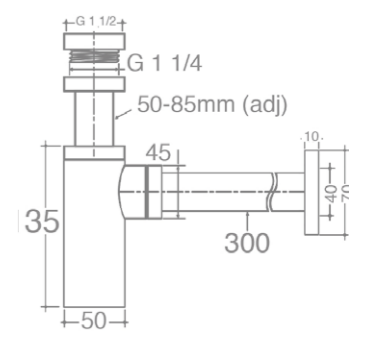

LAUNDRY

**Sonata Bottle Trap -
Matte Black**
901352