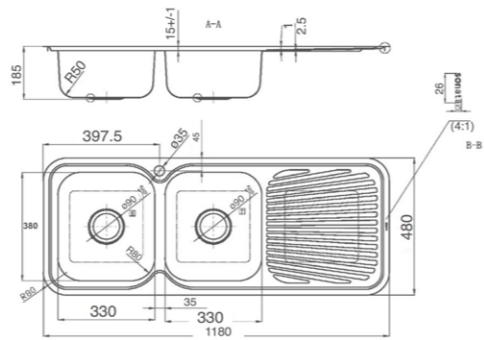

# KITCHEN

SIMPLE  
CONTEMPORARY  
DESIGNS, EASY TO  
CLEAN INCLUDING  
BASKET WASTES.

Kore MKII Double  
Bowl Sink **LHB**

901611  
1 taphole

Kore MKII Double  
Bowl Sink **RHB**

901617  
1 taphole

Kore MKII Single  
Bowl **LHB**