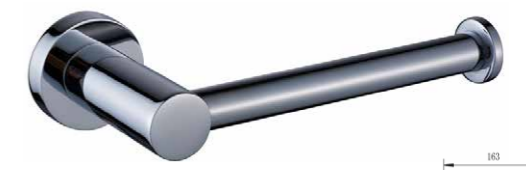

# ACCESSORIES

**Kore Double Towel Rail 600mm**  
901428

**Kore Double Towel Rail 900mm**  
901421

**Kore Single Towel Rail 600mm**  
901427

**Kore Single Towel Rail 900mm**  
901423

**Kore Robe Hook**  
901422