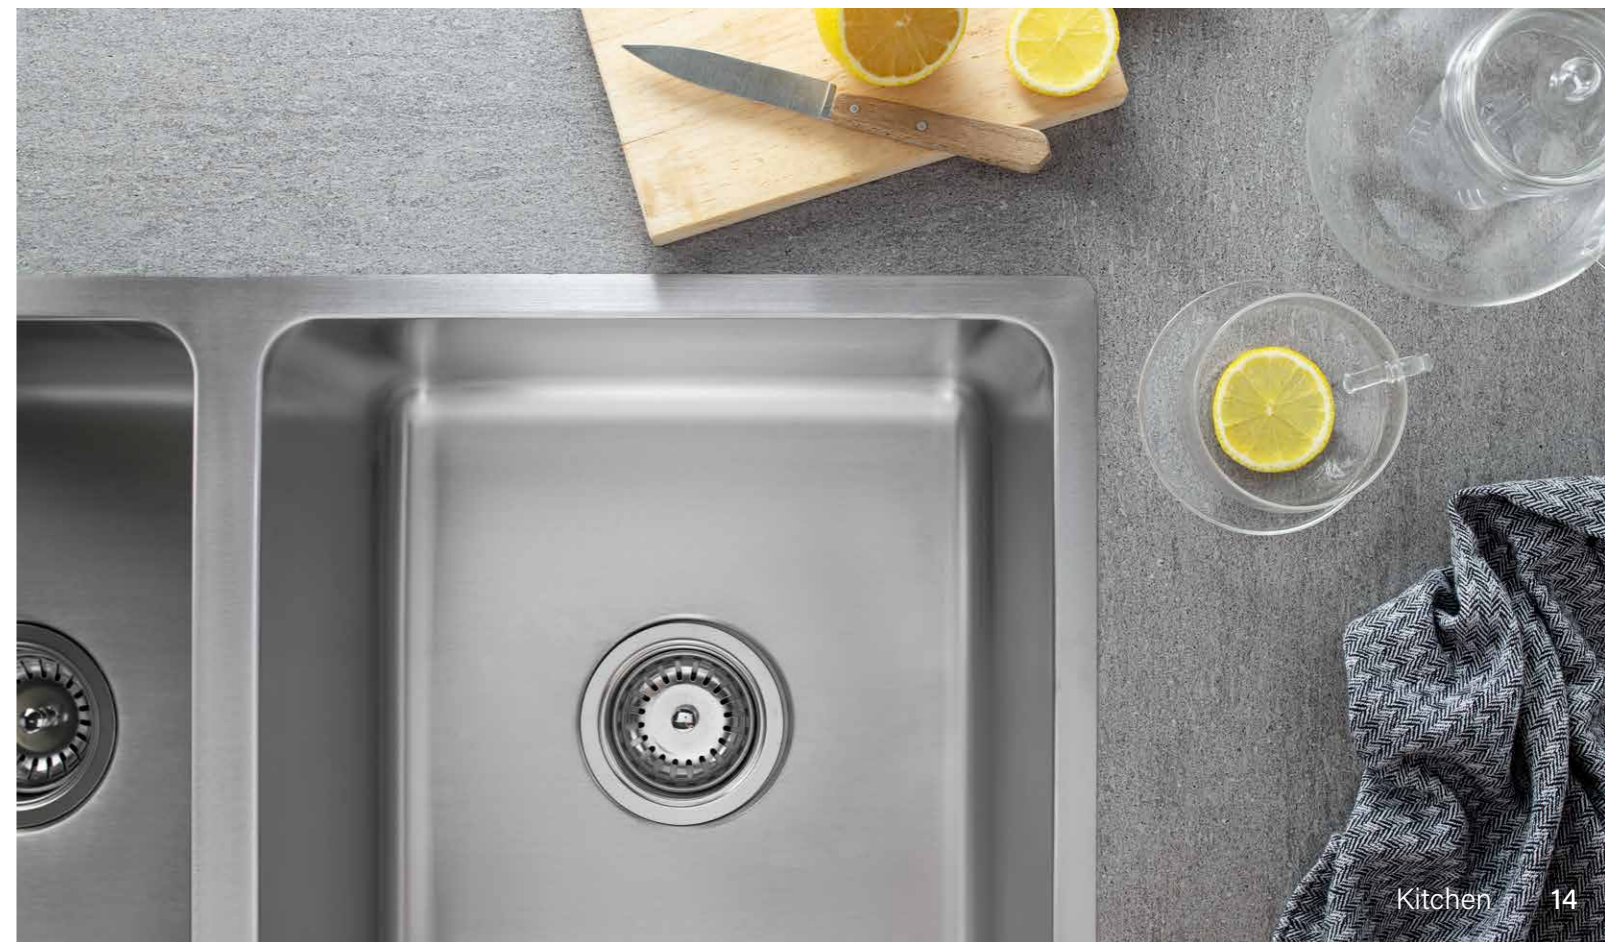

901616
1 taphole

901619
1 taphole