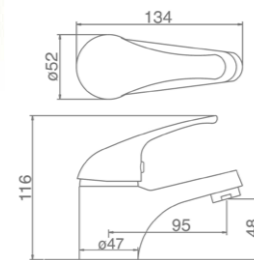

Kore 40mm Basin Mixer
901301
WELS 4 Star 7.5lpm