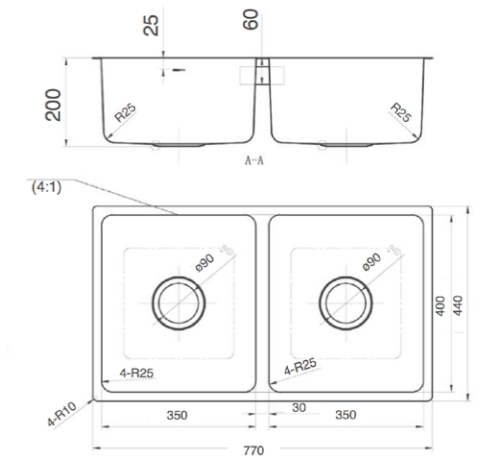

Kore MKII Top or Undermounted
Double Bowl Sink