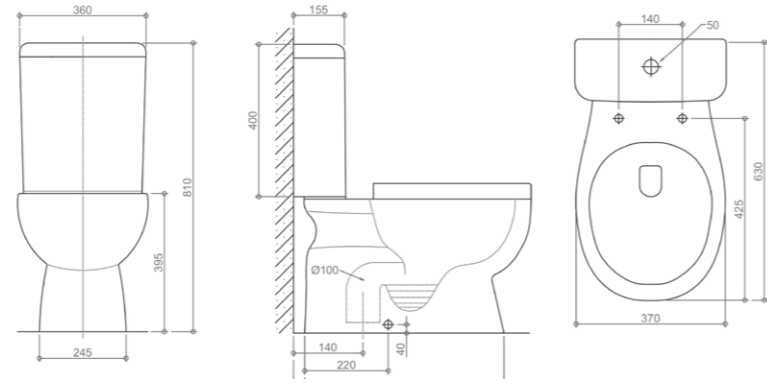

**Kore Plus  
Rimless  
BTW Suite**

901115  
WELS 4 STAR rated  
4.5L/3L (3.5 average flush)

**Kore China  
Link Suite**

901103  
WELS 4 STAR rated  
4.5L/3L (3.5 average flush)

**Kore Plastic  
Link Suite**

901104  
WELS 4 STAR rated  
4.5L/3L (3.5 average flush)

**Kore Close  
Coupled Suite  
Rimless**

901112  
WELS 4 STAR rated  
4.5L/3L (3.5 average flush)

**Kore Plus  
Rimless BTW  
Pan & Seat**

901114  
WELS 4 STAR rated  
4.5L/3L (3.5 average flush)