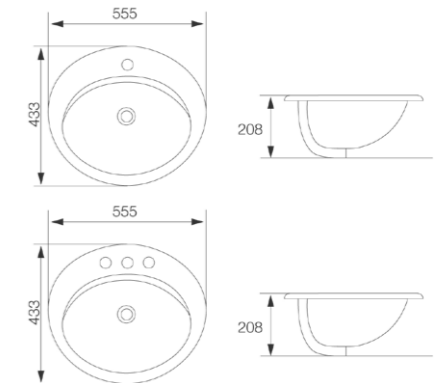

BASINS

**Kore Inset
Basin 1TH**

901205