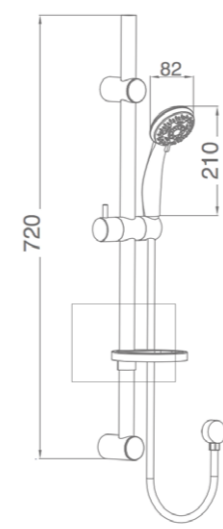

# SHOWERS

HAND HELD KORE SHOWER WITH 5 SPRAY PATTERN FUNCTIONS ON HAND PIECE.

**Kore 40mm Basin Mixer**  
901301  
WELS 4 Star 7.5lpm

**Kore 40mm Shower Mixer**  
901302

**Kore 40mm Kitchen Mixer**  
901303  
WELS 4 Star 7.5lpm

**Kore 40mm Shower Diverter Mixer**  
901304

**Kore Rail Shower Set**  
901401  
WELS 3 STAR rated  
>7.5 but < 9.0lpm

**Kore Hand Shower Set**  
901402  
WELS 3 STAR rated  
>7.5 but < 9.0lpm