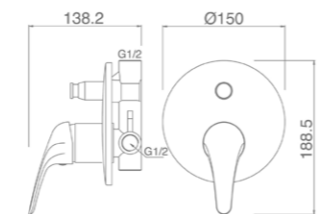

# SHOWERS

HAND HELD KORE SHOWER WITH 5 SPRAY PATTERN FUNCTIONS ON HAND PIECE.

**Kore 40mm Basin Mixer**  
901301  
WELS 4 Star 7.5lpm

**Kore 40mm Shower Mixer**  
901302

**Kore 40mm Kitchen Mixer**  
901303  
WELS 4 Star 7.5lpm