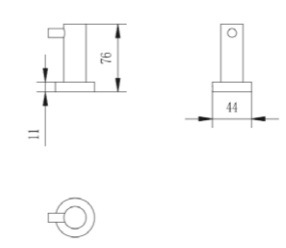

# ACCESSORIES

**Kore Double Towel Rail 600mm**  
901428

**Kore Double Towel Rail 900mm**  
901421

**Kore Single Towel Rail 600mm**  
901427

**Kore Single Towel Rail 900mm**  
901423

**Kore Robe Hook**  
901422