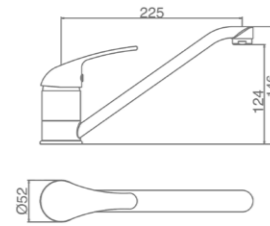

# SHOWERS

HAND HELD KORE SHOWER WITH 5 SPRAY PATTERN FUNCTIONS ON HAND PIECE.

**Kore 40mm Basin Mixer**  
901301  
WELS 4 Star 7.5lpm

**Kore 40mm Shower Mixer**  
901302

**Kore 40mm Kitchen Mixer**  
901303  
WELS 4 Star 7.5lpm