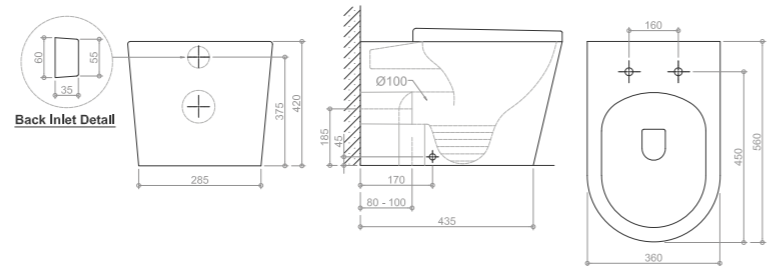

901104  
WELS 4 STAR rated  
4.5L/3L (3.5 average flush)

**Kore Close  
Coupled Suite  
Rimless**

901112  
WELS 4 STAR rated  
4.5L/3L (3.5 average flush)

**Kore Plus  
Rimless BTW  
Pan & Seat**

901114  
WELS 4 STAR rated  
4.5L/3L (3.5 average flush)