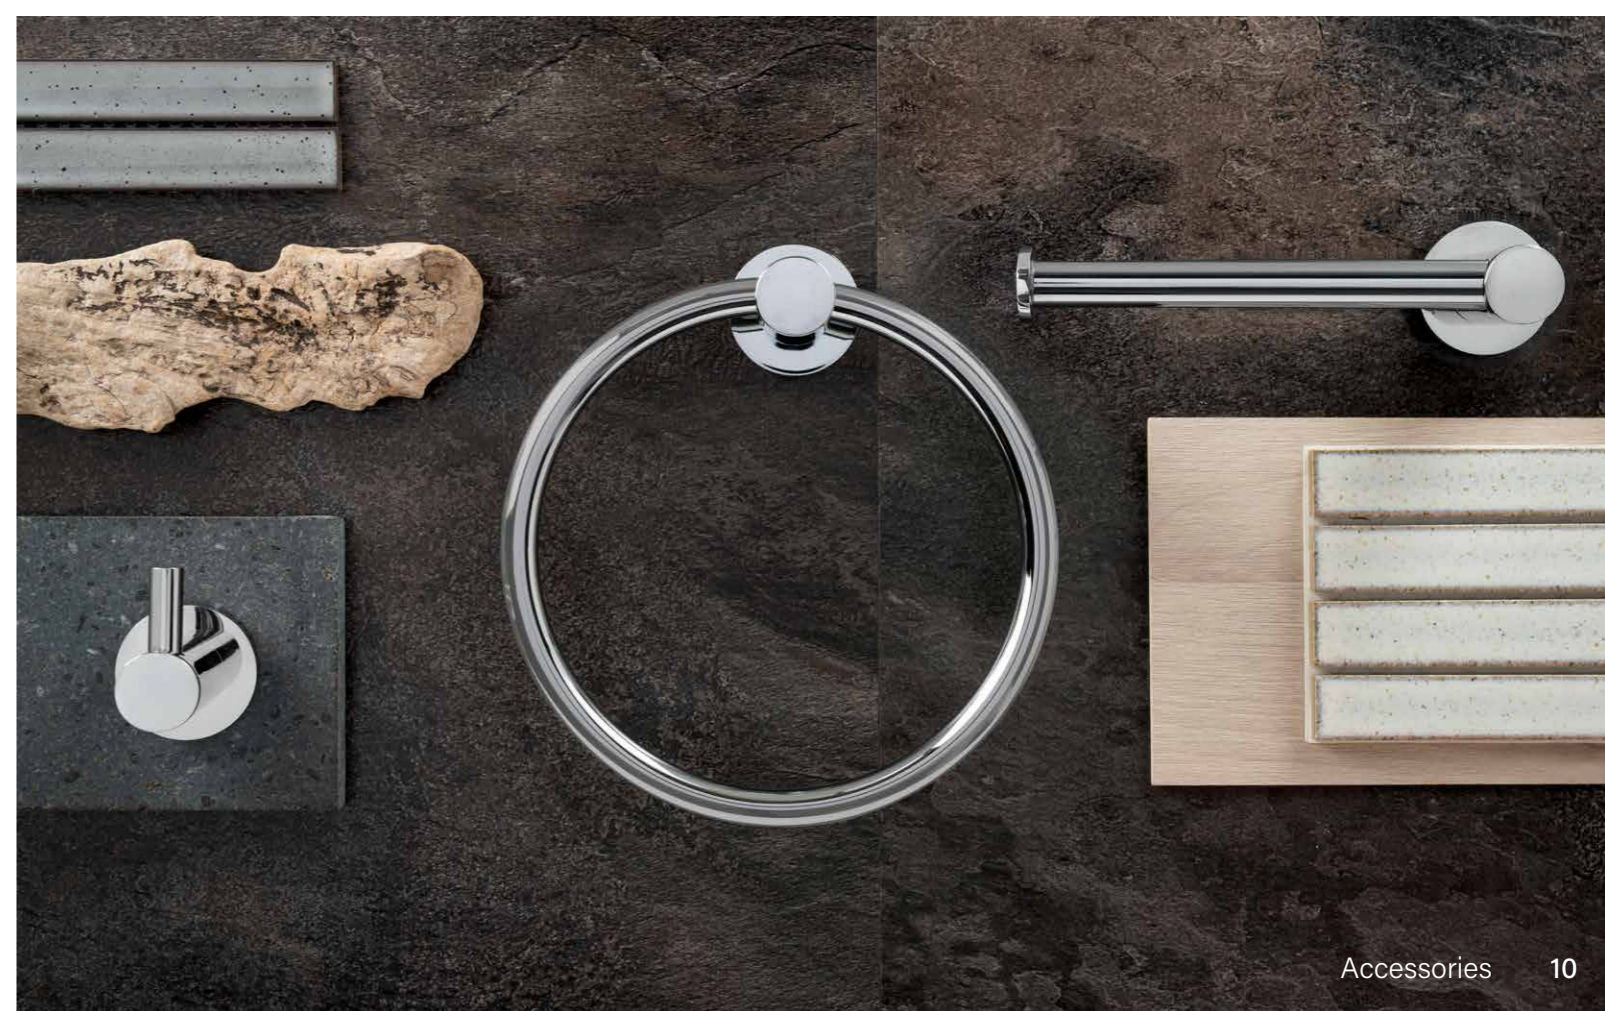

ACCESSORIES

Kore Double Towel Rail 900mm
901421