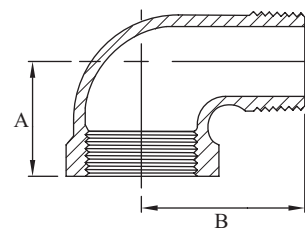

Galvanised Malleable Male-Female Elbow 90 Degree

Galvanised Malleable Male-Female Elbow 90 Degree				
AAP CODE	IMPERIAL SIZE	A	B	APPROX KG/PC
LEMF08	1/4	20.2	29.6	0.05
LEMF10	3/8	24.1	37.6	0.07
LEMF15	1/2	27.9	40.4	0.10
LEMF20	3/4	32.6	47.0	0.18
LEMF25	1	37.3	53.3	0.27
LEMF32	1-1/4	44.5	65.2	0.43
LEMF40	1-1/2	48.3	66.9	0.62
LEMF50	2	56.1	81.1	1.02
LEMF65	2-1/2	67.2	96.0	1.51
LEMF80	3	76.6	112.3	2.39
LEMF94	4	94.4	141.6	4.06

Galvanised Malleable Male-Female Elbow 45 Degree

Galvanised Malleable Male-Female Elbow 45 Degree				
AAP CODE	IMPERIAL SIZE	A	B	APPROX KG/PC
LEMFF15	1/2	21.9	33.0	0.09
LEMFF20	3/4	24.4	37.5	0.13
LEMFF25	1	27.9	43.0	0.22
LEMFF32	1-1/4	32.1	47.4	0.32
LEMFF40	1-1/2	35.6	52.0	0.46
LEMFF50	2	41.8	60.4	0.76