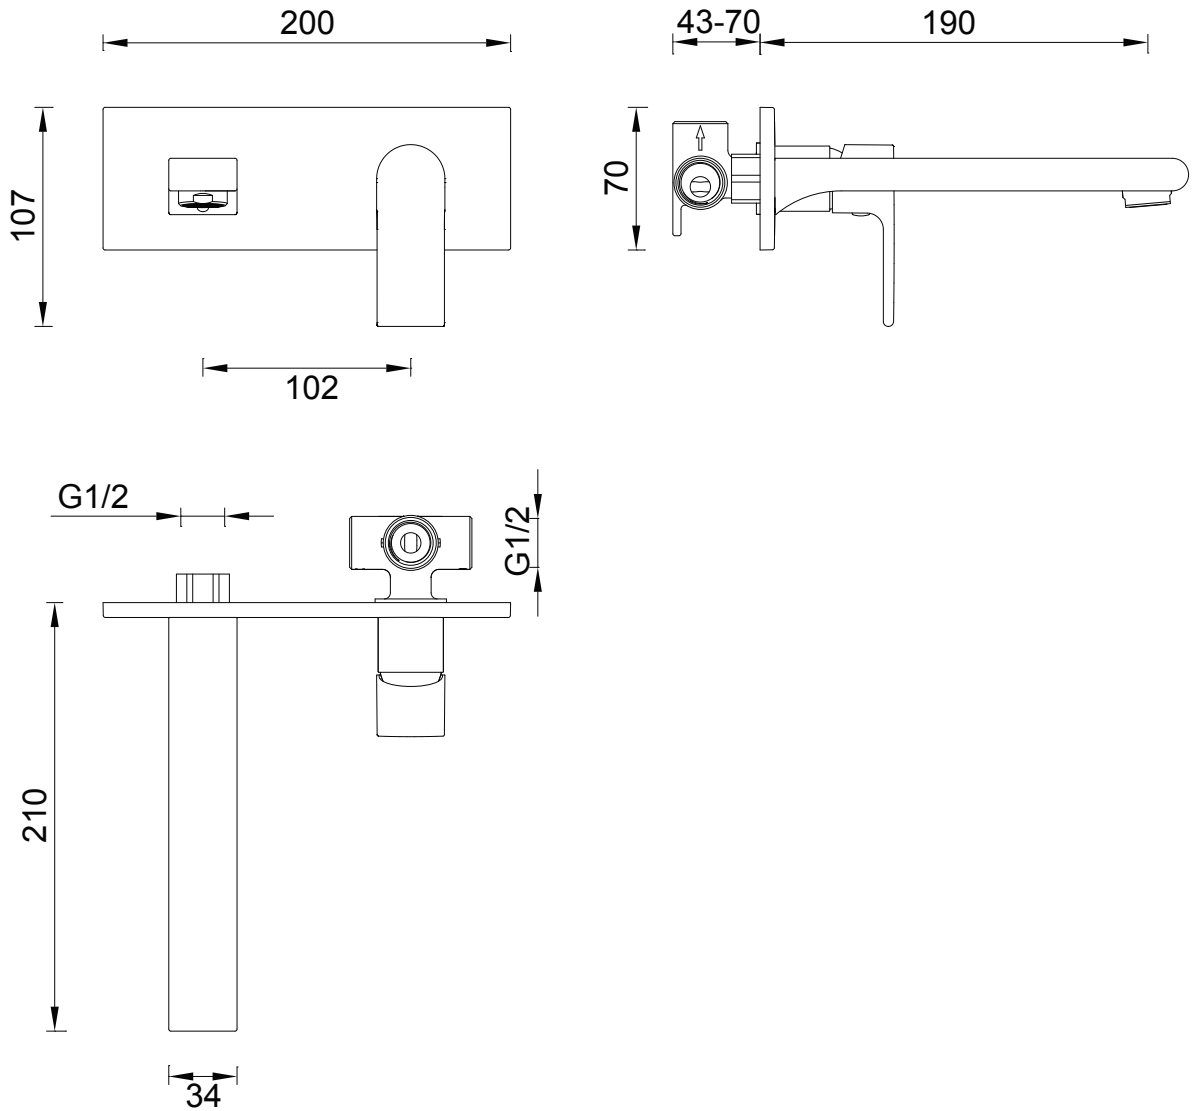

1B-WS

Gareth Ashton Wall Basin Set

1B-WS

5 Star Flow Rate 5.0L/min

Chrome