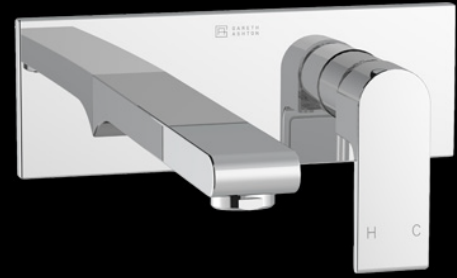

1B-WS

Gareth Ashton Wall Basin Set

1B-WS

5 Star Flow Rate 5.0L/min

Chrome