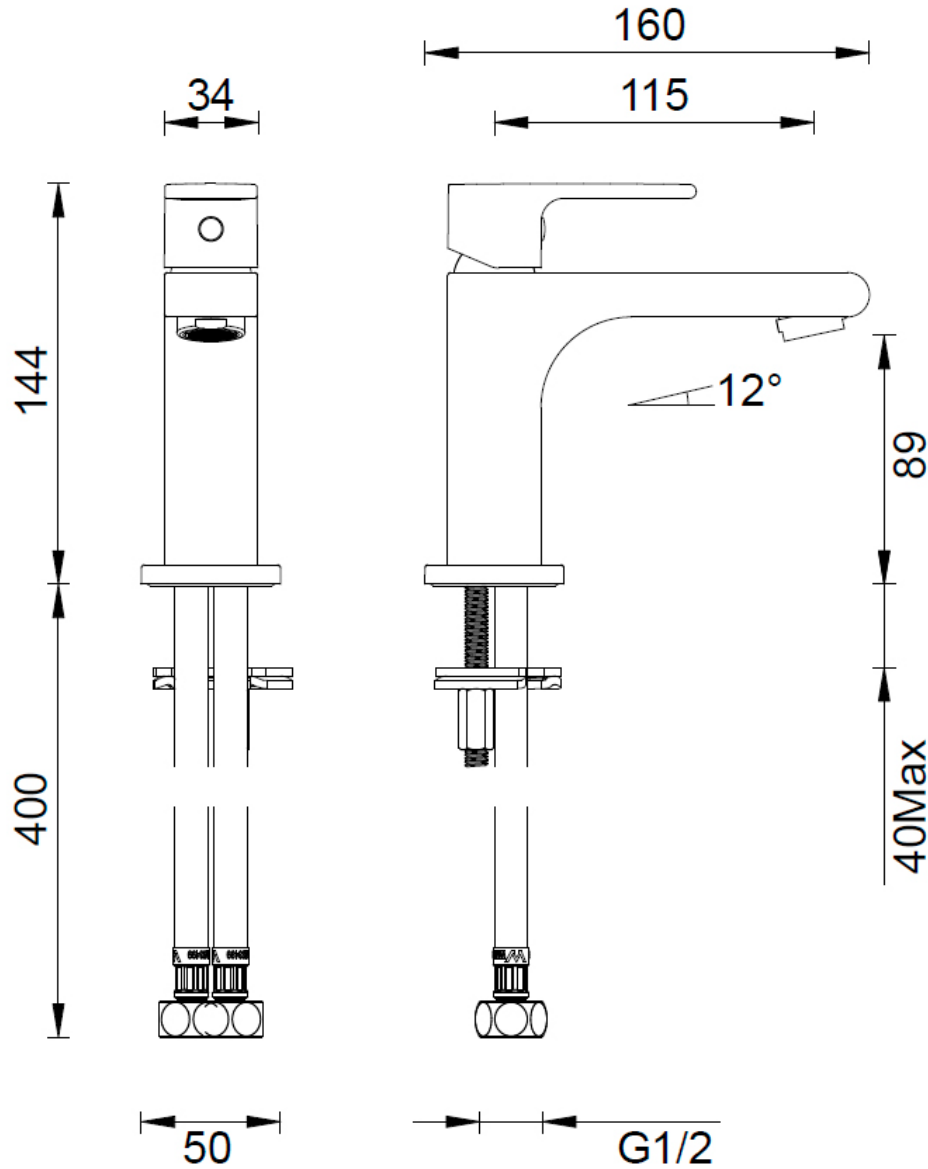

1B1 1B1-B

Gareth Ashton Basin Mixer

1B1 6 Star Flow Rate 4.5L/min Chrome

1B1-B 6 Star Flow Rate 4.5L/min Black