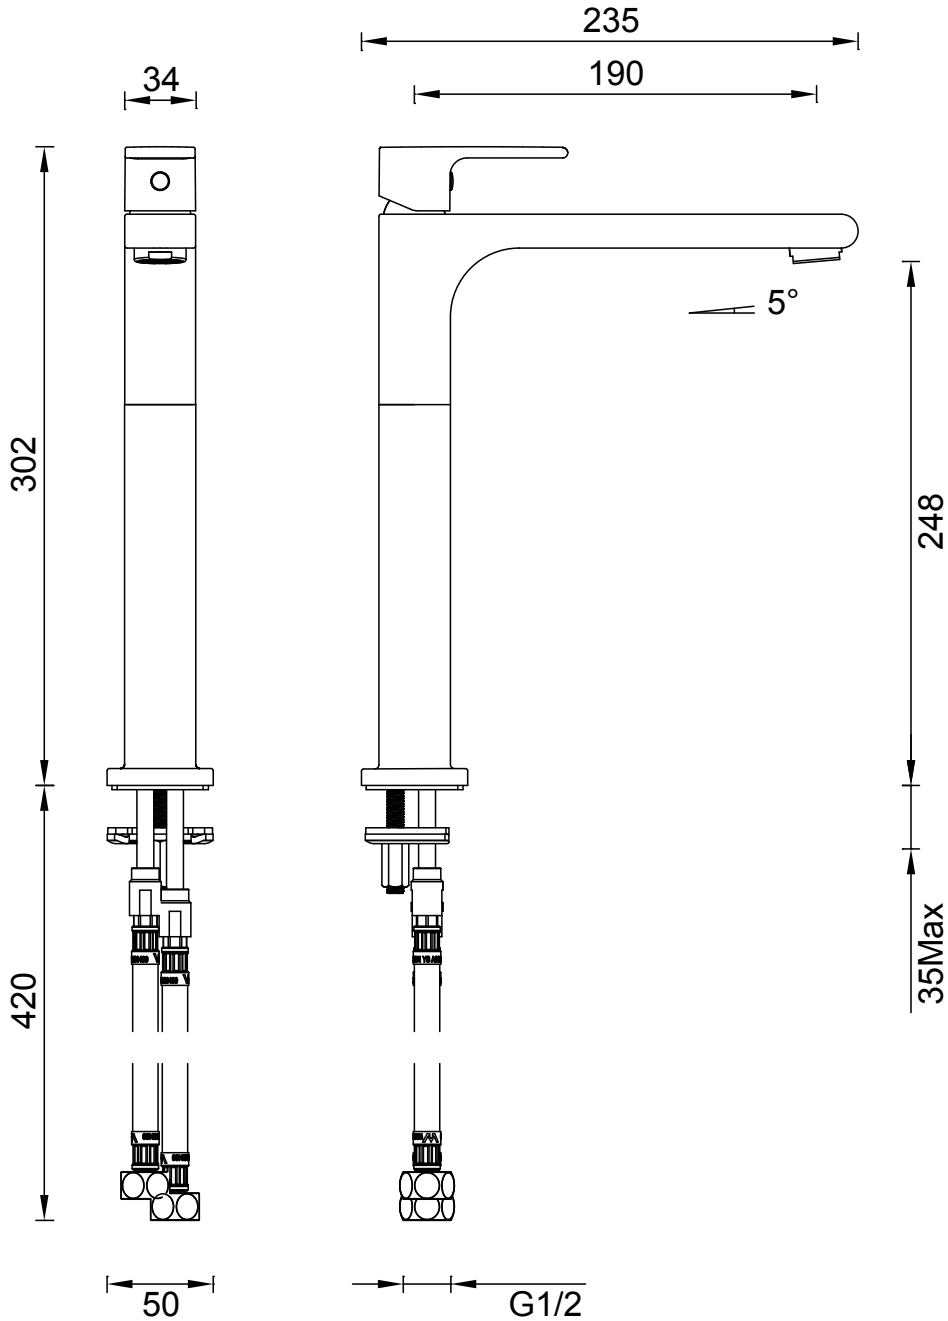

1B2

Gareth Ashton High Basin Mixer

1B2

6 Star Flow Rate 4.5L/min Chrome