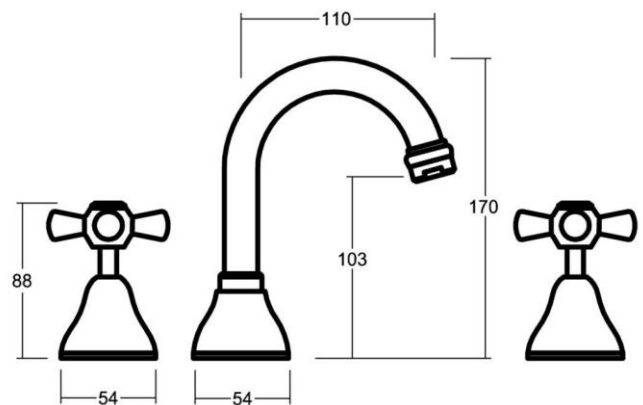

VERDE Basin Set

Featuring the Exclusive Collection

alder tapware

FOR MORE INFORMATION VISIT
www.aldertapware.com.au

AVAILABLE FINISHES:

SPECIFICATIONS

PRODUCT CODE:	30090 CHROME 30001 IVORY / CHROME 30011 WHITE / CHROME 30093 CHROME / GOLD 30003 IVORY / GOLD 30013 WHITE / GOLD
WELS:	4 STAR – 7.5 Litres/Min T14211
MATERIAL:	BRASS
TEMPERATURE:	MAX 75° C
PRESSURE:	MAX 500 KPA
INSTALLATION:	DOUBLE 'O' RINGS on Spindles & Spout Maximum bench top depth 25mm Spout hole dimension 22mm Tap hole dimension 32mm
ACCREDITATIONS:	AS/NZS 3718 – WM 002002

PRODUCT FEATURES

- Heritage inspired design where tradition meets technology. VERDE is the perfect choice for traditional homes.
- Solid brass construction with a swivel curved spout for modern living
- H and C buttons and the conical base add to the classic styling
- Available in a number of classic finishes
- Australian designed and engineered
- Supported by a 7 year warranty