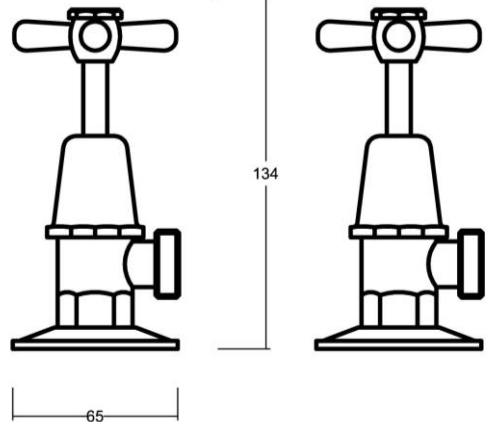

VERDE Washing Machine Taps

Featuring the Exclusive Collection
alder tapware

AVAILABLE FINISH:

CHROME

FOR MORE INFORMATION VISIT
www.aldertapware.com.au

SPECIFICATIONS

PRODUCT CODE: 33090 CHROME
 MATERIAL: BRASS
 TEMPERATURE: MAX 75° C
 PRESSURE: MAX 500 KPA
 INSTALLATION: DOUBLE 'O' RINGS on Spindles