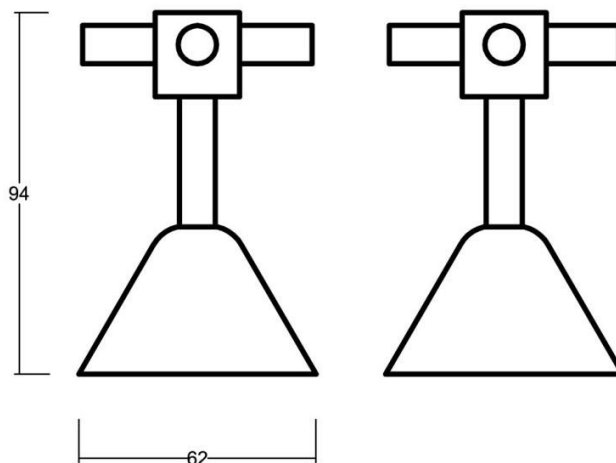

AKITA Top Assembly Shower Taps

Featuring the Exclusive Collection

alder tapware

AVAILABLE FINISH:

CHROME

FOR MORE INFORMATION VISIT
www.aldertapware.com.au

SPECIFICATIONS

PRODUCT CODE:	38290 CHROME
MATERIAL:	BRASS
TEMPERATURE:	MAX 75° C
PRESSURE:	MAX 500 Kpa
INSTALLATION:	DOUBLE 'O' RINGS on Spindles
ACCREDITATIONS:	AS/NZS 3718 – WM 002002

PRODUCT FEATURES

- Simple and classic cross handle design to suit any bathroom décor
- Hot and Cold etched on the handles
- Matching accessories and showers to complete your bathroom look
- Australian designed and engineered
- Supported by a 7 year warranty