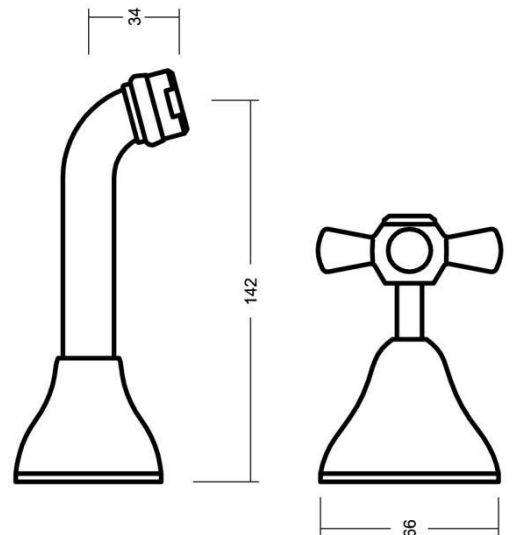

VERDE Wall Bath Set

Featuring the Exclusive Collection

alder tapware

AVAILABLE FINISHES:

FOR MORE INFORMATION VISIT
www.aldertapware.com.au

SPECIFICATIONS

PRODUCT CODE:	48090 CHROME 48001 IVORY / CHROME 48011 WHITE / CHROME 48093 CHROME / GOLD 48003 IVORY / GOLD 48013 WHITE / GOLD
MATERIAL:	BRASS
TEMPERATURE:	MAX 75° C
PRESSURE:	MAX 500 KPA
INSTALLATION:	DOUBLE 'O' RINGS on Spindles and Spout

PRODUCT FEATURES

- Heritage inspired design where tradition meets technology. VERDE is the perfect choice for traditional homes.
- H and C buttons and the conical base add to the classic styling
- Solid brass construction with a fixed 140mm spout for modern living
- Available in a number of classic finishes
- Australian designed and engineered
- Supported by a 7 year warranty