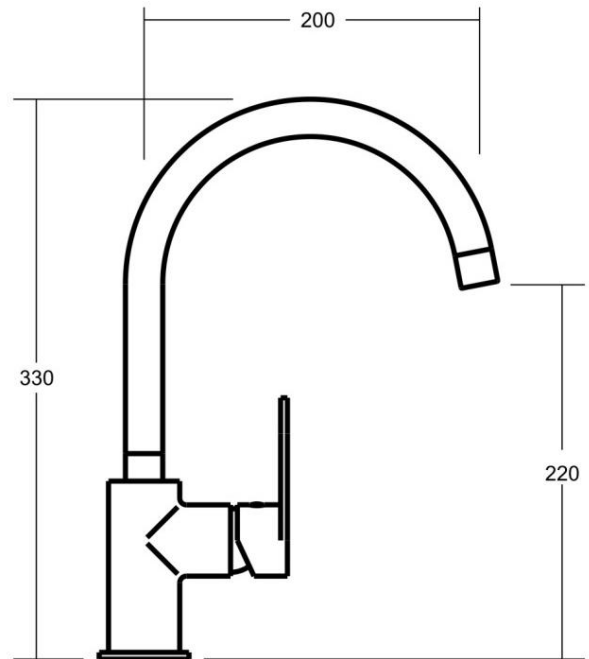

KALI Sink Mixer

Featuring the Exclusive Collection

vito berton

FOR MORE INFORMATION VISIT
www.aldertapware.com.au

AVAILABLE FINISHES:

SPECIFICATIONS

PRODUCT CODE: 49490 WS5 CHROME
49500 WS5 MATT BLACK

WELS: 5 STAR – 6 Litres/Min
49490 WS4 CHROME
4 STAR – 7.5 Litres/Min T25925

MATERIAL: BRASS

CARTRIDGE: 35mm ceramic disc

TEMPERATURE: MAX 75° C

PRESSURE: MAX 500 KPA

CONNECTIONS: ½" BSP Female

ACCREDITATIONS: AS/NZS 3718 – WM 002002

PRODUCT FEATURES

- Streamlined paddle designed lever and gooseneck spout for contemporary homes
- Solid brass construction with a swivel curved spout ensures optimal performance
- Modern integrated aerator for a seamless ascetic
- SAVE MODE™ reduces household hot water energy costs by up to 20%
- MULTI-INSTALL™ enables lever installation in the left, right or central position with no additional parts
- MIXER-LOK™ ensures your mixer never works loose
- Australian designed and engineered
- Supported by a 15 year warranty