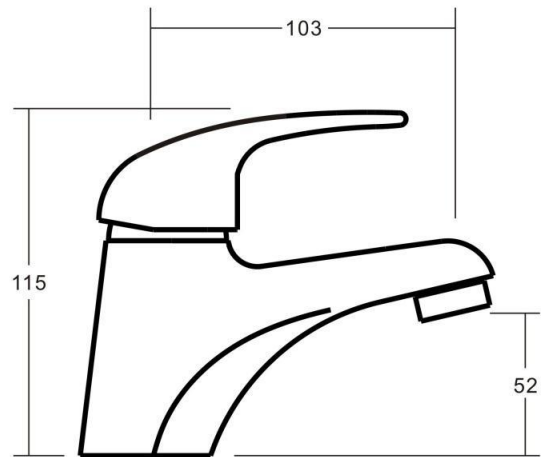

CLASSICO Basin Mixer

Featuring the Exclusive Collection

alder tapware

FOR MORE INFORMATION VISIT
www.aldertapware.com.au

AVAILABLE FINISH:

CHROME

SPECIFICATIONS

PRODUCT CODE:	50093 CHROME
WELS:	4 STAR 7.5 Litres/Min T14232
MATERIAL:	BRASS
CARTRIDGE:	35mm ceramic disc
TEMPERATURE:	MAX 75° C
PRESSURE:	MAX 500 KPA
CONNECTIONS:	½" BSP Female
INSTALLATION:	Deck hole size- 30-32mm- Bench thickness – maximum 25mm
ACCREDITATIONS:	AS/NZS 3718 – WM 002002