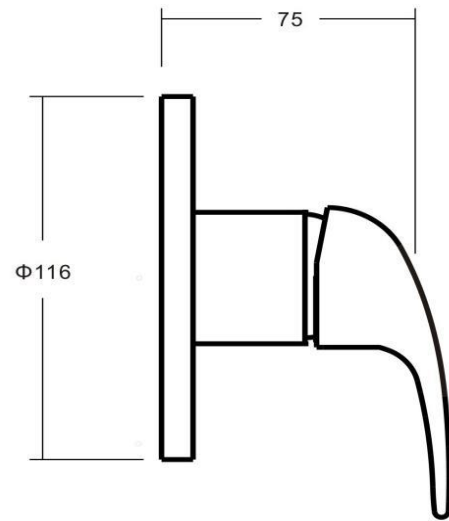

CLASSICO Wall Mixer

Featuring the Exclusive Collection

alder tapware

AVAILABLE FINISH:

CHROME

FOR MORE INFORMATION VISIT
www.aldertapware.com.au

SPECIFICATIONS

PRODUCT CODE:	52090 CHROME
MATERIAL:	BRASS
CARTRIDGE:	35mm ceramic disc
TEMPERATURE:	MAX 75° C
PRESSURE:	MAX 500 KPA

PRODUCT FEATURES

- CLASSICO is a classic style that provides exceptional functionality and practicality for any modern home
- Solid brass construction for modern living
- Australian designed and engineered
- Supported by a 15 year warranty