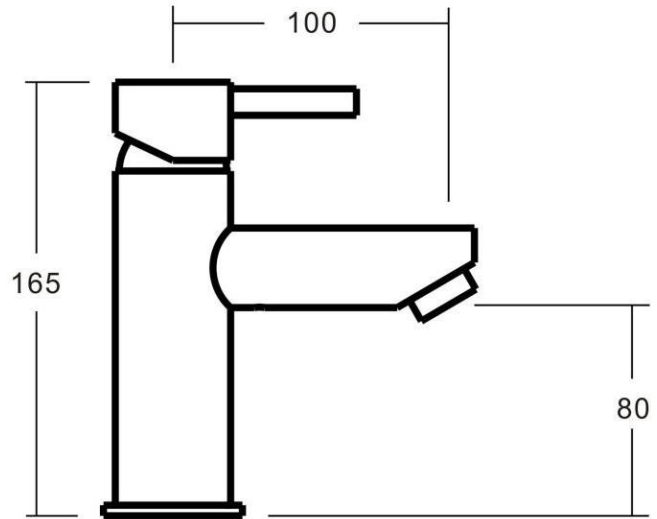

## ALTO Basin Mixer 165mm

Featuring the Exclusive Collection

**alder tapware**

AVAILABLE FINISH:

CHROME

FOR MORE INFORMATION VISIT  
[www.aldertapware.com.au](http://www.aldertapware.com.au)

### SPECIFICATIONS

PRODUCT CODE & WELS:	81090WS5 CHROME 5 STAR 6Litres/Min T14041 81090WS4 CHROME 4 STAR 7.5Litres/Min T14229
MATERIAL:	BRASS
CARTRIDGE:	35mm ceramic disc
TEMPERATURE:	MAX 75° C
PRESSURE:	MAX 500 KPA
CONNECTIONS:	½" BSP Female
INSTALLATION:	Deck hole size 30-32mm Bench thickness –maximum 25mm
ACCREDITATIONS:	AS/NZS 3718 – WM 002002

### PRODUCT FEATURES

- Contemporary design pin lever mixer with premium functionality
- Solid brass construction with a fixed spout for every day modern living
- 35mm ceramic disc cartridge for optimal performance and longer life
- Matching accessories and showers to complete your bathroom look
- MIXER-LOK™ ensures your mixer never works loose
- Australian designed and engineered
- Supported by a 15 year warranty